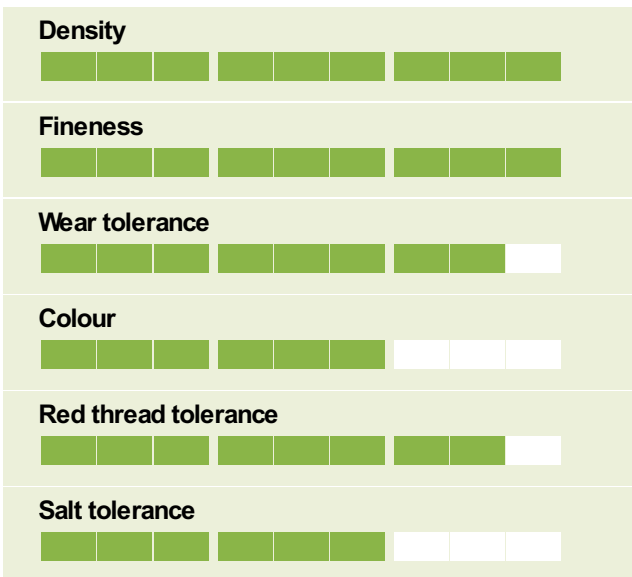

# SENCILIA

*Festuca arundinacea*

## Tall fescue

Very fine-leaved and rust tolerant

- Very fine leaves
- Excellent rust resistance
- Suitable for Sport and Lawn use
- Medium colour enlarging the options for mixtures with other species

## Ratings

## Performance in France

Source: Geves 2015 (France)

Scale 1-9, 9 = better/darker