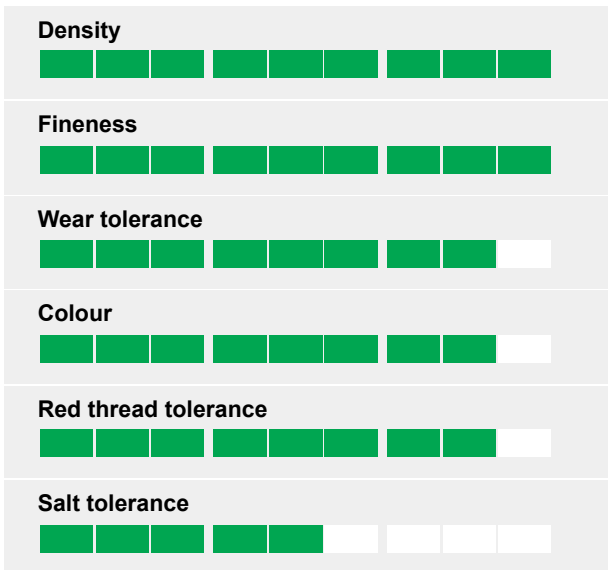

Tall fescue

Strong dark green sport and turf variety

- Very good disease tolerance
- Dark colored variety
- Good variety for sport
- Excellent Sustainability

Ratings

Top quality color

The variety Bullseye has a very nice dark color combined with a very good fineness of leaves. Makes it a perfect variety for a fine and green lawns.

Good health, strong red thread tolerance

Bullseye has an excellent Red Thread tolerance, and will remain looking nice and green. Even during winter, the turf remains healthy and not very prone to disease attacks such as Fusarium.

BULLSEYE is Verified by RadiMax.

Characteristics

Source: GEVES 2020 (France)

Y-axis: Scale 1-9, 9 = best/darker