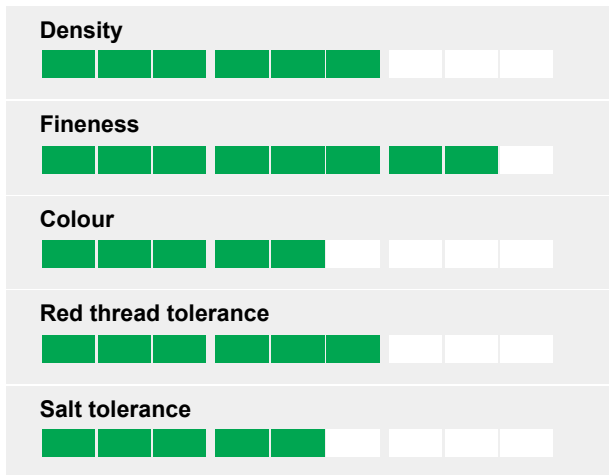

Strong creeping red fescue

Nothing Mystic About the Quality

- High persistency
- Very high shoot density
- High resistance to rust
- High resistance to fusarium

Ratings

High Shoot Density

Strong creeping red fescue has normally not the highest shoot density, but Mystic is breaking this rule as it has got a density far above what was used to be known for this type of red fescue.

The Very Best Disease Resistance

Often a variety has got one strong point in disease resistance, but Mystic has got several! In the official trials in France, Mystic has scored high resistance not only in both rust - and helminthosporium resistance, but also against fusarium.

Result = Topscoring in rating for general impression on the French list!

MYSTIC - Top of the table!

Bulletin Gazon 2012 (GEVES, France). Scores 1-9, 9 = best.

	Wear	Density	Persistency	Fineness	Rust tolerance	Winter aspect	Leaf spot resistance	Installation
Average catalogue	3,4	7,6	7,9	7,9	7,7	6,3	7,3	7,2
Mystic	3,5	7,7	8	8,1	8	6,6	7,5	7,4