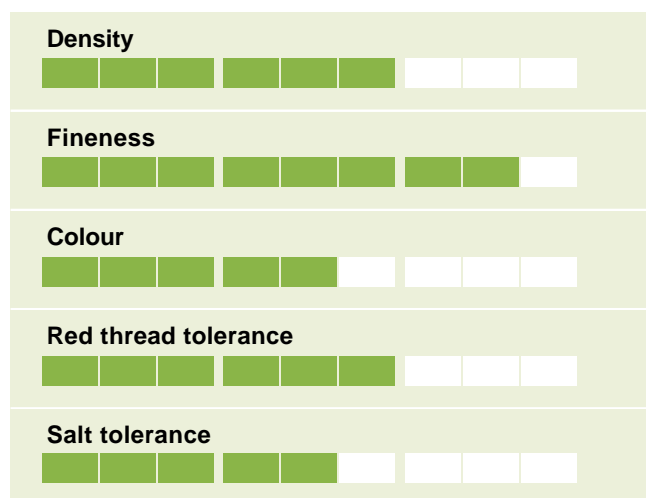

MYSTIC

Festuca rubra rubra

Strong creeping red fescue Nothing Mystic About the Quality

- High persistency
- Very high shoot density
- High resistance to rust
- High resistance to fusarium

Ratings

High Shoot Density

Strong creeping red fescue has normally not the highest shoot density, but Mystic is breaking this rule as it has got a density far above what was used to be known for this type of red fescue.

The Very Best Disease Resistance

Often a variety has got one strong point in disease resistance, but Mystic has got several! In the official trials in France, Mystic has scored high resistance not only in both rust - and helminthosporium resistance, but also against fusarium.