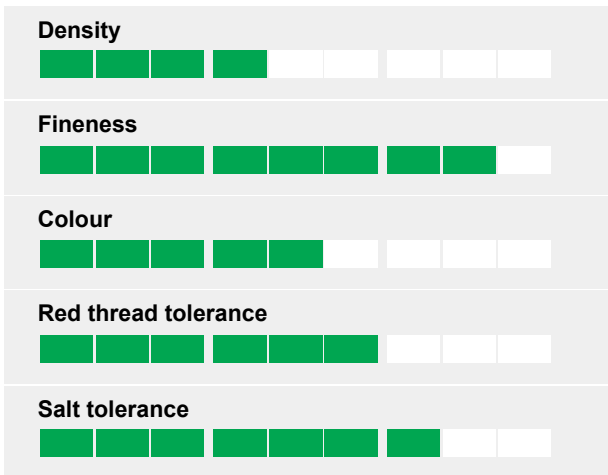

Strong creeping red fescue

Maximal Benefit!

- Medium green colour
- Very good disease resistance
- Stress tolerant
- Very nice overall appearance

Ratings

High stress tolerance

Highly stress tolerant variety with an intermediate ranking on RSM as well as on the STRI list.

The disease resistance of MAXIMA 1 is exceptionally good as the results from Bingly show. The figures from RSM underline the flexible use of MAXIMA 1.

It is as good in ornamental turf as in landscape. Thus this variety fits very well in different type of mixtures. You can rely on Maxima as the flexible variety.

Nice Appearance throughout the Whole Year

The general aspect of MAXIMA 1 is very stable over summer as well as in winter and rated good at BSA trials.

Data from UK

Source: STRI UK (Scores 1-9, 9 = best)

	Shoot density	Visual merit	Mean	Disease resistance
Maxima 1	4,7	4,5	4,6	6