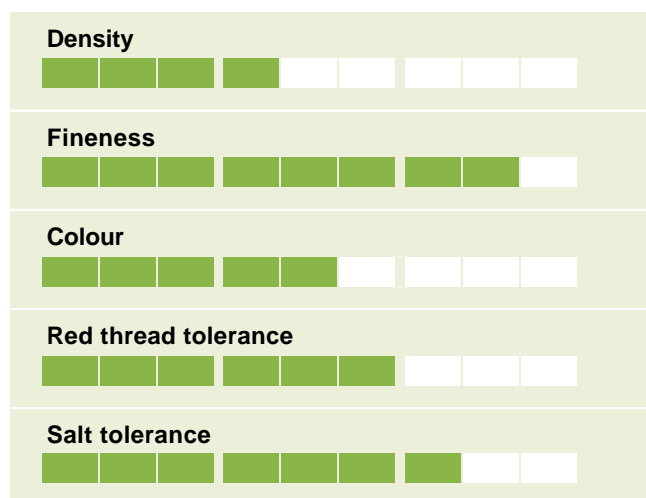

MAXIMA 1

Festuca rubra rubra

Strong creeping red fescue Maximal Benefit!

- Medium green colour
- Very good disease resistance
- Stress tolerant
- Very nice overall appearance

Ratings

High stress tolerance

Highly stress tolerant variety with an intermediate ranking on RSM as well as on the STRI list.

The disease resistance of MAXIMA 1 is exceptionally good as the results from Bingly show. The figures from RSM underline the flexible use of MAXIMA 1.

It is as good in ornamental turf as in landscape. Thus this variety fits very well in different type of mixtures. You can rely on Maxima as the flexible variety.

Nice Appearance throughout the Whole Year

The general aspect of MAXIMA 1 is very stable over summer as well as in winter and rated good at BSA trials.

Data from UK

Source: STRI UK (Scores 1-9, 9 = best)

	Shoot density	Visual merit	Mean	Disease resistance
Maxima 1	4,7	4,5	4,6	6