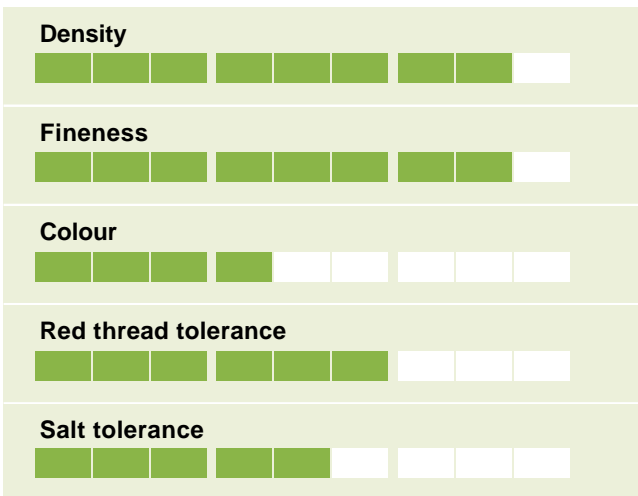

# HASTINGS

*Festuca rubra rubra*

## Strong creeping red fescue

Top performance in France, UK and the Netherlands!

- Top performing for Lawn and Sport
- Very high shoot density & fineness of leaf
- Good tolerance to fusarium patch (Microdochium)
- Maintains visual merit during summer & winter

## Ratings

## Convincing results from France

In the official French results, Hastings tops the list for both the Sport and the Lawn index. This is also showing in the winter and summer aspects, ensuring a year round high performance.