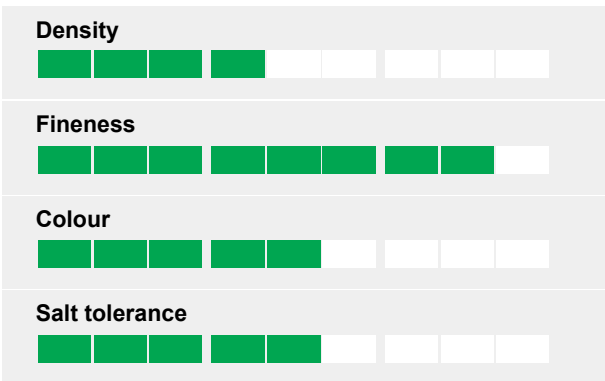

**Strong creeping red fescue**

Allround resilient variety with strong rhizomes

- Intermediate density for better stress tolerance
- Medium green colour
- Resilience and self-repair with strong rhizomes
- Low input and disease tolerant

**Ratings**

**Allround stress tolerant variety**

Very stress tolerant variety due to an intermediate density, improving performance when conditions are difficult. This makes BRAMMO an alternative or complement to our well-known MAXIMA 1.

**Multipurpose**

Red fescues are regaining interest due to their low needs of input. BRAMMO will fit in many homelawn mixtures and will add persistency to park lawns and extensive areas. The strong rhizomes adds extra resilience.