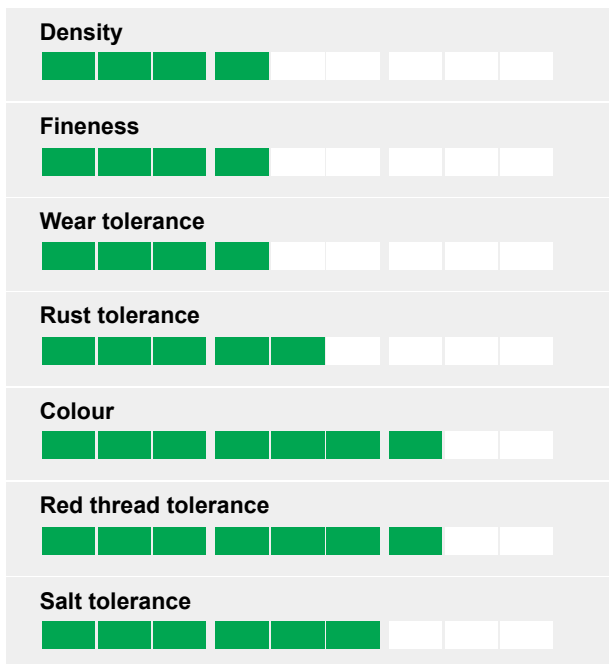

Kentucky bluegrass

Literal translation of GEISHA into English: "Performing Artist"

- Start-up variety into RSM quality
- Core area is bulk playground and sports turf
- Good disease resistance
- Fast establishment

Ratings

Good wear tolerance and early spring growth

GEISHA has strong characters in the typical performance of Smooth-stalked Meadow Grass. A good wear resistance and good amenity quality in terms of turf density especially for playground turf use.

The summer colour is mid-green.

With the quick and good establishment of a *Poa pratensis* and an early spring growth, GEISHA is ready for an early season start.

It is a start-up variety into the quality market due to the RSM Listing.

RSM grading Germany

Source: FLL Germany (Scores 1-9, 9 = best)

	Lawn	Wear	Landscape
Geisha	5	-	4