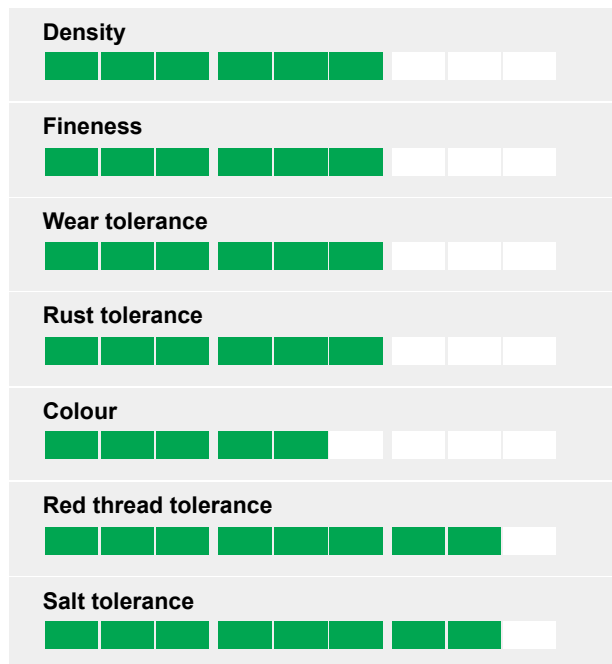

**Kentucky bluegrass**

Smooth-stalked Meadow-grass = CONNI

- Fine leaved
- Dense
- Good wear tolerance
- Real value for money

**Ratings**

**Growth**

CONNI produces a lot of tillers and has an erect habit of growth, which gives a very dense, uniform turf. The rate of growth is medium to slow.

**Wear Tolerance**

CONNI has a very good wear tolerance and is highly suitable for both ornamental lawns and sports grounds.

**Broad Disease Resistance**

The high scoring of CONNI in trials all over Europe proves that CONNI contains a very effective and broad resistance to general diseases of *Poa pratensis*.

**Broad Adaptability**

The very broad adaptability has made CONNI one of the most sold varieties in Europe in the quality segment of *Poa pratensis*. Wherever CONNI has been listed it has obtained very good results and is widely recommended.

**Results from UK**

Source STRI Bingley (Scores 1-9, 9 = best)

	Amenity	Sport	Landscape
Conni	8	6	5

**Results from Germany**

Source RSM (Germany) (Scores 1-9, 9 = best)

	Density	Visual merit	Fineness	Dis. Res.
Conni	7	7,2	6,7	6,1