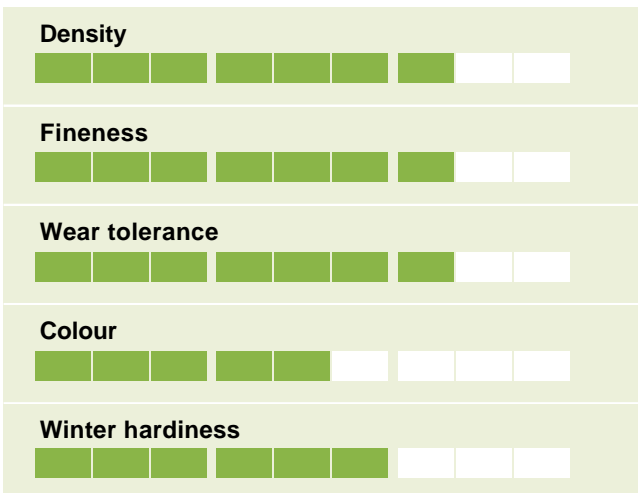

ANISHA

Poa pratensis

Kentucky bluegrass

Universal in use but professional in performance

- Fine leaved
- Good tolerance against leaf diseases
- Very dense
- Nice wear tolerance

Ratings

High performance level

Anisha has high scores compared to the typical performance of smooth stalked meadow grass. In particular the good wear tolerance is outstanding.

The very fine leaf texture of Anisha is not common for smooth stalked meadow grass.

Use of Anisha

A variety for universal use with good sport performance.

The fine leaves also makes Anisha an option for ornamental lawns.

Good wear tolerance

RSM ranking (Germany); Scale 1-9, 9 = best

Variety	Lawn	Wear	Land- scape
Anisha	7	7	5

Very fine leaves

BSA ranking (Germany); Scale 1-9, 9 = best

Variety	Fineness of leaf	Density
BSA List	2 to 6	5 to 9
Anisha	6	8