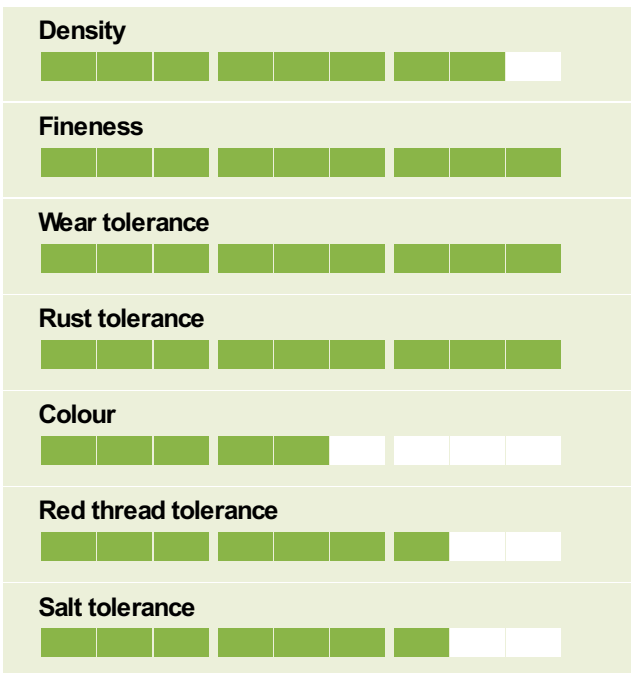

ANNECY

Lolium perenne

Perennial ryegrass

Fine-leaved, dense and rust resistant beautiful variety

- Fine-leaved
- Very good rust resistant
- High wear and tear tolerance
- Excellent visual merit

Ratings

Fine and dense without losing out on wear tolerance

ANNECY is very fine-leaved and the shoot density is high. Despite these ornamental qualities the performance under intense wear is excellent.

Disease tolerant

The French official trials is a severe filter for rust resistance and ANNECY passed the obstacle as one of best diploid varieties.

With a good tolerance to Drechslera leaf spot, the basis for maintaining excellent visual merit is strengthened.

Uses

ANNECY is suited for both intense wear in sport fields and in parks and gardens where visual merit is important.

Performance in France

Source : Bulletin gazon 2017 (Geves)

Scale: 1-9, 9 = best, darkest