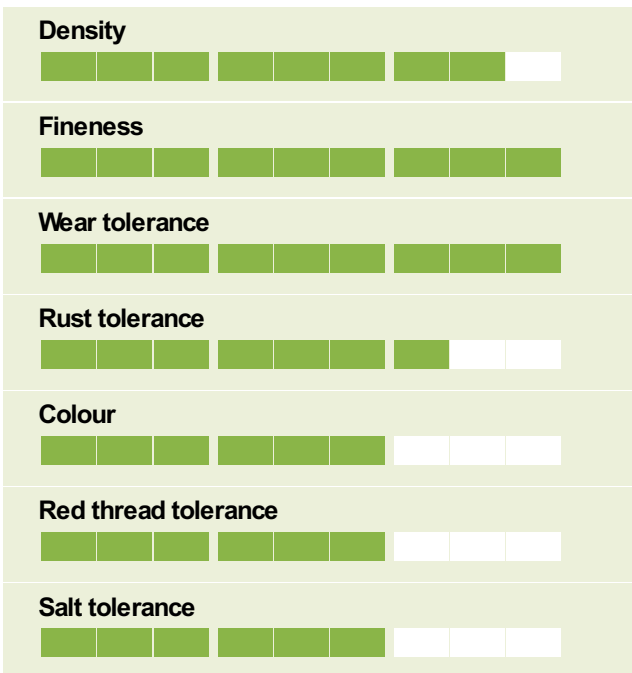

CAMERON

Lolium perenne

Perennial ryegrass

Top rated for both sports and lawns

Dense

Fine leaved

Wear tolerant

Excellent over all appearance

Ratings

CAMERON the excellent allrounder

CAMERON will be close to the top of both the STRI Turfgrass Seed 2018

CAMERON for Sport

Excellent wear tolerance, quick recovery, excellent density and fine leaves are the features which combined make CAMERON ideal for use on winter sports fields.

CAMERON for Lawns

CAMERON scores well for all the characters important for a quality lawn, especially shoot density and fines leaves

Sports Uses (Mown at 25mm)

STRI - Turfgrass Seed 2018

Lawns, Landscaping, Summer Sports and Turf (Mown at 10-15mm)