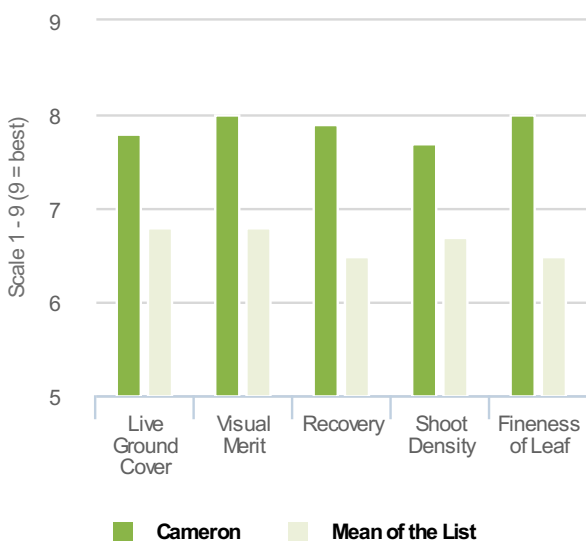

Ratings

CAMERON the excellent allrounder

CAMERON will be close to the top of both the STRI Turfgrass Seed 2018

CAMERON for Sport

Excellent wear tolerance, quick recovery, excellent density and fine leaves are the features which combined make CAMERON ideal for use on winter sports fields.

CAMERON for Lawns

CAMERON scores well for all the characters important for a quality lawn, especially shoot density and fines leaves

Sports Uses (Mown at 25mm)

STRI - Turfgrass Seed 2018

Lawns, Landscaping, Summer Sports and Turf (Mown at 10-15mm)