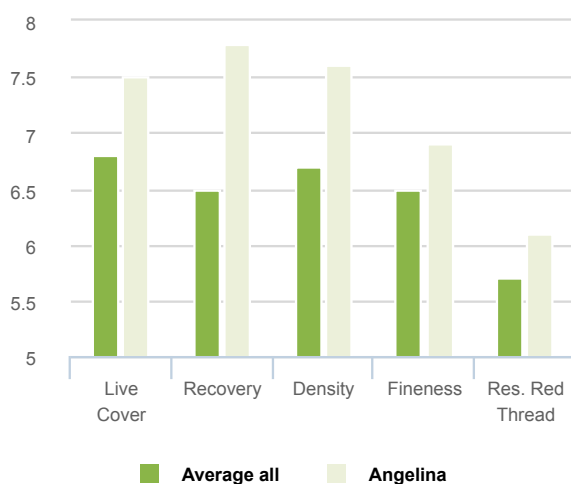

Performance in SPORT trials

Source: STRI Turfgrass 2018

Scale: 1-9, 9 = best