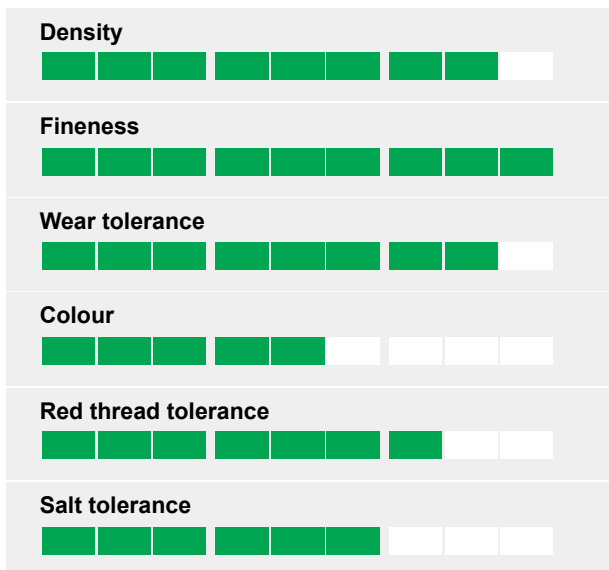

### Perennial ryegrass

Excellent recovery from wear and outstanding red thread tolerance

- Fast recovery after wear
- Excellent red thread tolerance
- High shoot density
- Slow regrowth for lawn use

### Ratings

### Hard wearing with excellent recovery

ANGELINA resist wear very well and combined with excellent recovery the persistency and competition with annual bluegrass and weeds are enhanced.

### Red thread tolerance

ANGELINA shows excellent red thread tolerance in STRI Sport and Lawn trials. This enlarges use to lower input areas. With the fast recovery it is an obvious choice for golf tees and fairways.