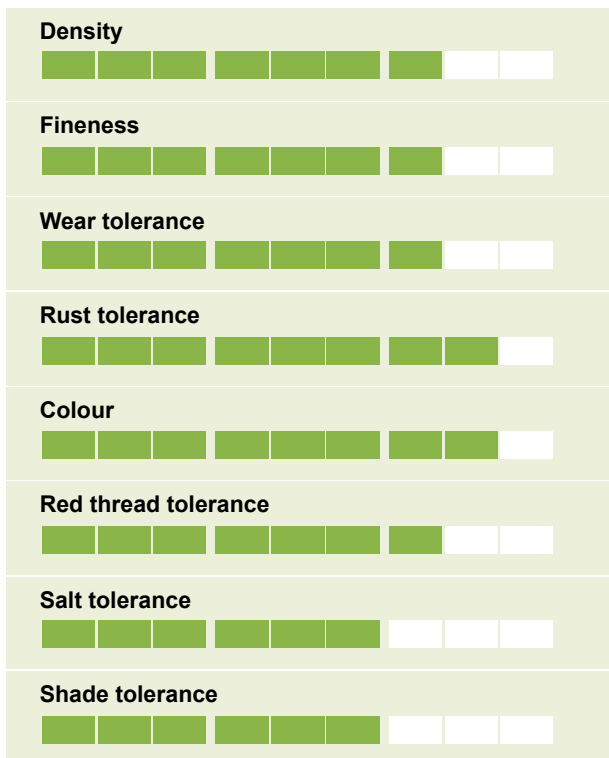

ALLSTARTER

Lolium perenne

Perennial ryegrass

Dark green top rated disease tolerant multipurpose variety

- Excellent disease tolerance
- Superb visual merit during winter
- Fine leaf texture
- Healthy dark green colour

Ratings

Exceptional during the winter

Allstarter (ALL STAR 3) is simply outstanding during the winter months, highly appreciable in regions with a playing season from autumn to spring. Very good results are obtained for overseeding of dormant Bermudagrass.

Performance

Allstarter is rated in the top group of varieties for overall turf quality in a recent NTEP test. It has excellent seedling vigour and rapid establishment. Allstarter is also outstanding in French official trials where it is top rated for disease resistance - rusts, Drechslera leafspot and Microdochium patch in particular.

Exceptional dark colour

By 2012 Allstarter is actually the darkest green variety on the French list. As the density and fineness of leaves are also excellent, the visual merit is a strong argument for entering Allstarter in mixtures for multiple sport purposes as well as parks and home lawns.