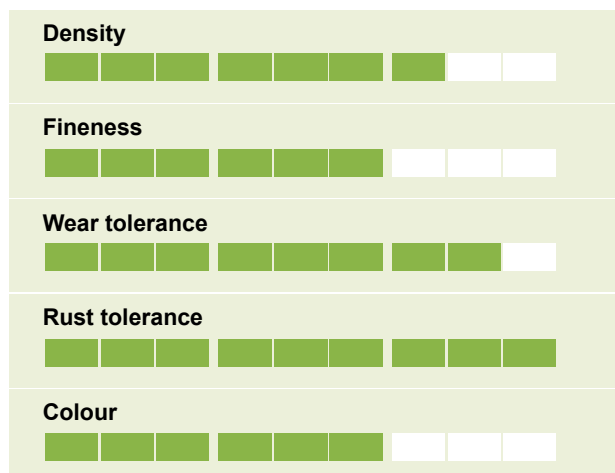

TETRASTAR

Lolium perenne

Perennial ryegrass

Improved stress tolerance

- The built-in anti-stress characterising the 4turf® family
- Excellent resistance to main diseases
- Secures superior performance
- Excellent mixing partner for sport & repair

Ratings

A handful of outstanding perennial ryegrasses

Tetrastar is a recent member of the unique family of 4turf® varieties. The promising results and positive feedback from the existing 4turf® varieties allows us to set high expectations for Tetrastar that shows even denser and finer leaves without compromising stress tolerance.

Scale: 1-9 = best/darker