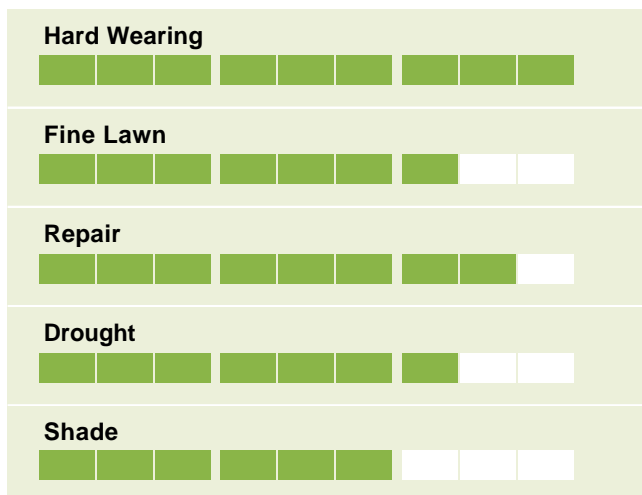

TRIUMPH

Turflin

TRIUMPH

Professional football pitch for your home-lawn.
Hard wearing and suited for repair.

- Hard-wearing
- Suitable for repair
- Fast establishment
- Professional turf at home!

Ratings

Turflin® Triumph contains lawn grass seed as used on the football stadiums across in Europe.

An important part is the Quick Action® technology in the perennial ryegrass which is enhanced grass seed with fast and strong establishment at soil temperatures as low as 3°C. Turflin® Triumph establishes faster than lawn grass mixtures without Quick Action®, is hard-wearing and optimal for areas with hard usage and a lot of traffic, is very dense and it recovers fast after damages from wear or traffic.

Quick Action® is only available from DLF

TURFLIN®

Mixture composition

Species	%
Smooth-stalked meadow-grass	7,5
Strong creeping red fescue	40
Perennial ryegrass Quick Action®	52,5