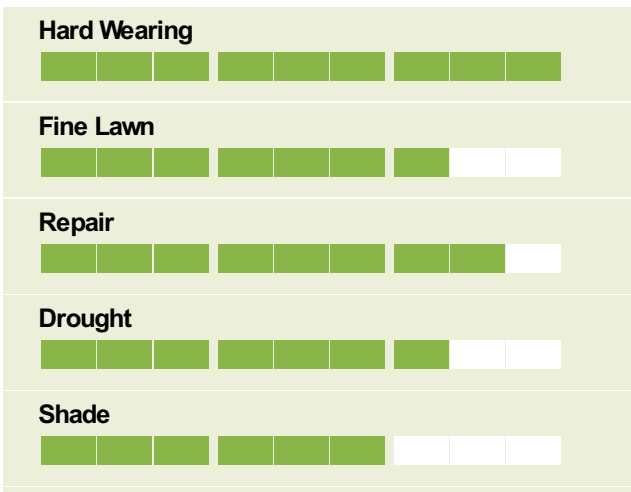

TRIUMPH

Turflin

TRIUMPH

Professional football pitch for your home-lawn.
Hard wearing and suited for repair.

- Hard-wearing
- Suitable for repair
- Fast establishment
- Professional turf at home!

Ratings

Turflin® Triumph contains lawn grass seed as used on the football stadiums across in Europe.

An important part is the Quick Action® technology in the perennial ryegrass which is enhanced grass seed with fast and strong establishment at soil temperatures as low as 3°C.

Turflin® Triumph establishes faster than lawn grass mixtures without Quick Action®, is hard-wearing and optimal for areas with hard usage and a lot of traffic, is very dense and it recovers fast after damages from wear or traffic.