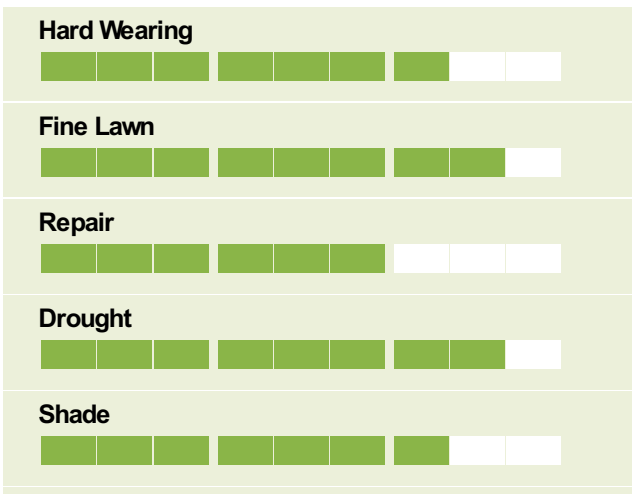

SUNSHINE

Turflin

SUNSHINE

Lawn grass for sunny areas

- Very drought tolerant
- Dense and compact growth
- Grows well in sun and shade
- Nice and green even in dry months

Ratings

Lawn grass for sunny areas

Sunshine has very high drought tolerance combined with a dense and compact growth. It grows well in both sun and shade and has good recovery after wear and damage. Sunshine keeps a nice green colour even in dry periods. Composition with drought tolerant grass.

TURFLINE®

Turflin Sunshine

Hot & Dry

Mixture Composition	
Tall fescue	45 %
Perennial ryegrass	25 %
Strong creeping red fescue	20 %
Smooth-stalked meadow-grass	10 %