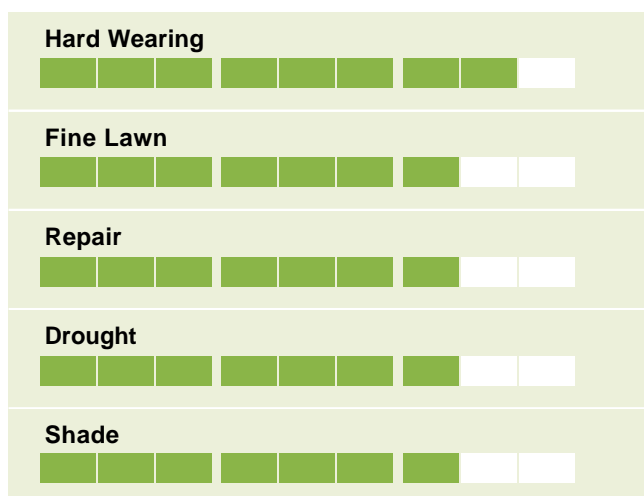

## Turflin

### KIDS LAWN

The ultimate natural feeling

- Dense and beautiful lawn
- Lush and green
- Specially selected for softness
- Low maintenance

### Ratings