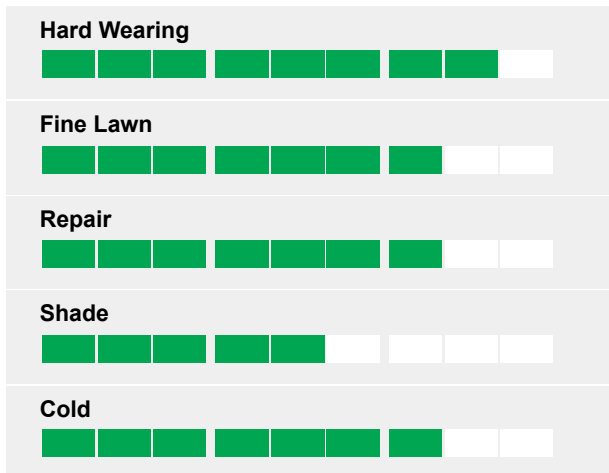

JOHNSONS SPORTS SEED

The ideal mixture for professional turf

- Quick establishment
- Green cover and weed control
- Hardwearing
- Ideal for overseeding

Ratings

Johnsons Sports Seed is the ideal mixture for play and sports activity.