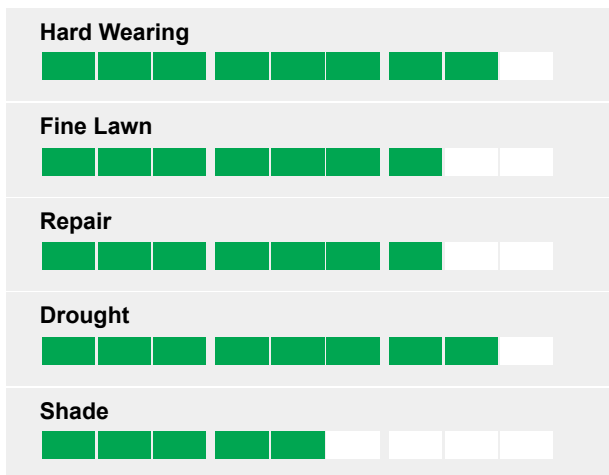

JOHNSONS SPORTS SEED HOT&DRY

The ideal mixture for professional turf

- Quick establishment
- Green cover and weed control
- Hardwearing
- Ideal for overseeding

Ratings

Johnsons Sports Seed is the ideal mixture for play and sports activity.