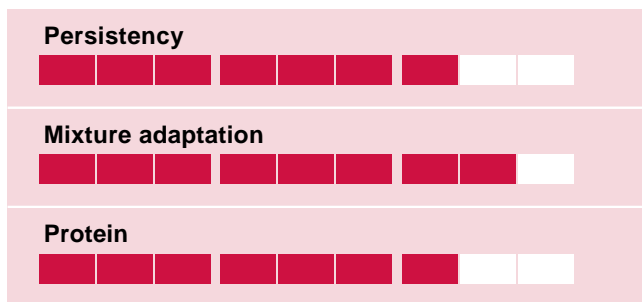

DUBLIN

Trifolium repens

White clover

Medium leaf-size, very productive and rather aggressive variety

- Intermediate type (medium size leaves)
- Very productive
- Rather aggressive growth
- Good persistency

Ratings

Very productive

DUBLIN is an intermediate type adapted for both hard and light defoliation. The total dry matter yield is one of the best on the French variety list.

Aggressive growth

The aggressiveness allows the clover to defend itself in areas where the ryegrasses tend to dominate.

Persistent

DUBLIN is one of the most persistent varieties on the French list.

Results from off. French trials

Source: *herbe-book.org* 2016 (France)

Scale: 1-9, 9 = best/aggressive for scores