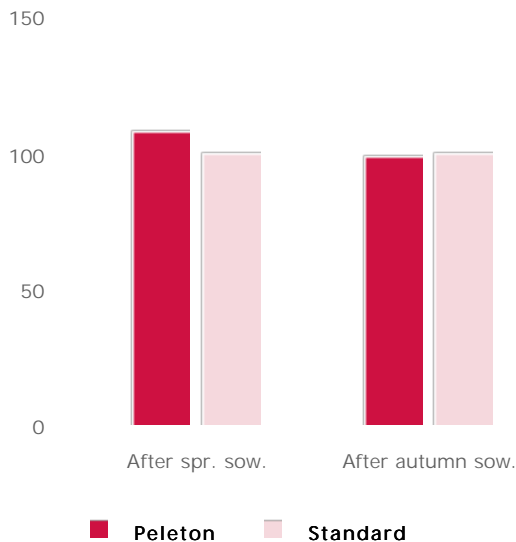

PELETON

Lolium westerwoldicum

Westerwold/annual ryegrass

A true "annual ryegrass"

- High DM production
- Very lodging resistant
- High forage quality
- Tetraploid genetics

Ratings

Allows late autumn sowings

The fast growth of PELETON allows late sowing in the autumn enhancing chance of successful establishment.

Good lodging resistance

If harvest is delayed due to weather the good lodging tolerance will be highly appreciated. Quality in view!

Excellent production of drymatter

The total annual drymatter yield is very high and of very good forage quality.

Drymatter yield, standard average = 100

Source: Geves, France - Official results

Lodging resistance