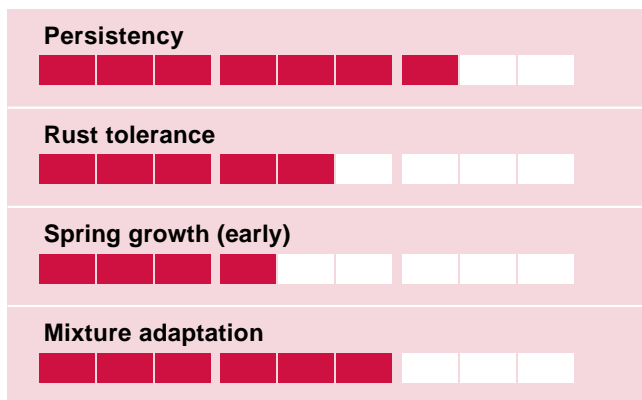

PELETON

Lolium westerwoldicum

Westerwold/annual ryegrass

A true "annual ryegrass"

- High DM production
- Very lodging resistant
- High forage quality
- Tetraploid genetics

Ratings

Allows late autumn sowings

The fast growth of PELETON allows late sowing in the autumn enhancing chance of successful establishment.

Good lodging resistance

If harvest is delayed due to weather the good lodging tolerance will be highly appreciated. Quality in view!