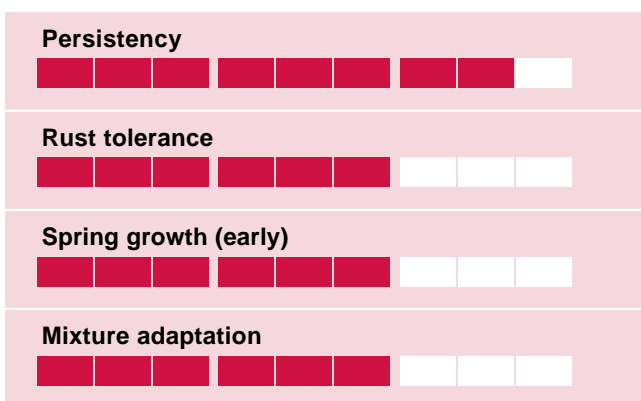

# PROMPT

*Lolium westerwoldicum*

## Westerwold/annual ryegrass

Very high yielding variety with good persistency and resistances

- Very high yielding
- Very good disease tolerance
- Good persistency
- Ideal for cutting: Silage or hay

## Ratings

## Dry matter yield

The total yield of dry matter is high, right from the first cut.