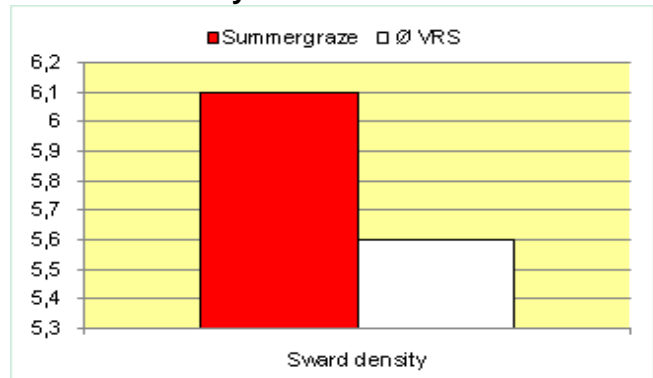

It is the perfect completion to *Lolium perenne* for colder territories. SUMMERGRAZE is convincing by very high yield, especially at first cut and in cold and humid territories.

SUMMERGRAZE represents a high-yield variety with distinctive mass formation and additionally very high-yield even at further cuts.

As expected, SUMMERGRAZE proves good winter hardiness, less weed growth and according to the BSA test good sward density as well as extreme resistance to fusarium and rust.

All in all it is a top Timothy variety!

Cut type with top yield

Source: BSA (Germany). DM = drymatter yield
VRS = Check varieties

Excellent density

Source: BSA (Germany). 1-9 = best density