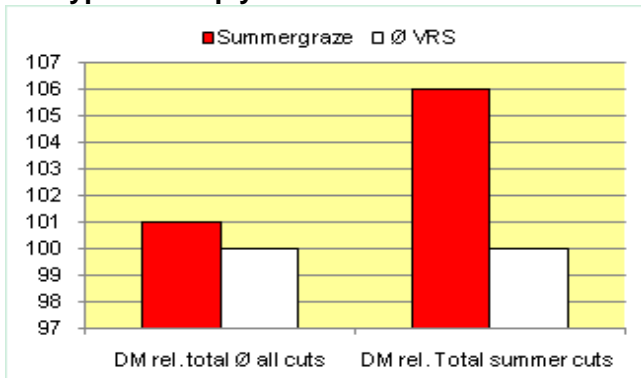

SUMMERGRAZE

Phleum pratense

Timothy

High yielding timothy

- High yield = cut type
- Strong winter hardiness
- Disease resistant
- Good sward density

Ratings

Grazing tolerance

SUMMERGRAZE pictures a summer's day!

It is the perfect completion to *Lolium perenne* for colder territories. SUMMERGRAZE is convincing by very high yield, especially at first cut and in cold and humid territories.

SUMMERGRAZE represents a high-yield variety with distinctive mass formation and additionally very high-yield even at further cuts.

As expected, SUMMERGRAZE proves good winter hardiness, less weed growth and according to the BSA test good sward density as well as extreme resistance to fusarium and rust.

All in all it is a top Timothy variety!

Cut type with top yield

Source: BSA (Germany). DM = drymatter yield
VRS = Check varieties

Excellent density

Source: BSA (Germany). 1-9 = best density