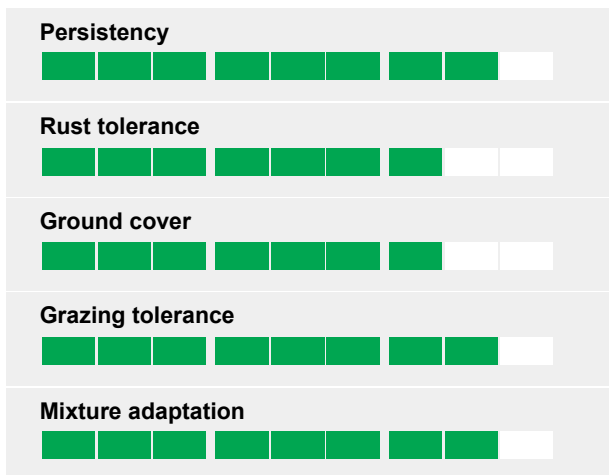

Kentucky bluegrass

A good allround variety - Fast establishing, persistent and rust tolerant

- Fast establishment
- Good tolerance to rusts
- Excellent persistency
- High total yield and yield of the 1st cut

Ratings

Fast establishment and spring growth

Janka's establishment is among faster varieties of Smooth-stalked meadow-grass. Spring growth in a variety test trials was considerably higher. While other check varieties' mean score was 5/9, Janka was scoring 7/9. This results in a very high yield of the 1st cut!

Good rust tolerance

Rusts create a problem when it comes to forage quality. Janka can withstand the pressure of these fungi well, and help you secure a good quality and yield for your feed!

Protect your yield from summer drought

The earliness of Janka brings security in getting a high yield before the summer drought comes. Farmers can harvest earlier in comparison with other varieties of Smooth-stalked meadow-grass. This is a particularly good trait in the current climate when summer droughts are more and more apparent.