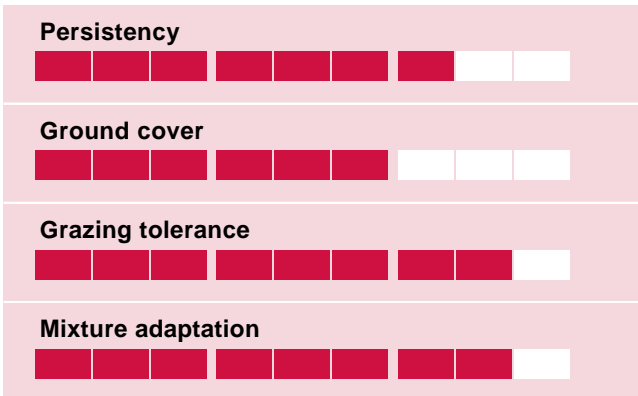

BALIN p.

Poa pratensis

Kentucky bluegrass

Balin, Quick and Fast

- BALIN has a fast establishment
- BALIN has high yields
- BALIN is winter hardy
- BALIN is suitable in mixtures for intensive and extensive use

Ratings

Well-known confirmed variety

BALIN is one of the most used varieties of poa pratensis in Europe due to its reliability and tall growth.

Description

BALIN is medium early and gives high yields with strong growths in early spring as well as during summertime. BALIN is persistent and gives a high yield also in permanent pastures, where it competes well with other grasses being a rather tall growing variety.

Resistance and Winterhardiness

BALIN has a good resistance to the common diseases of Poa pratensis.

The winterhardiness has been proved in the alp region where BALIN is one of the most important varieties.