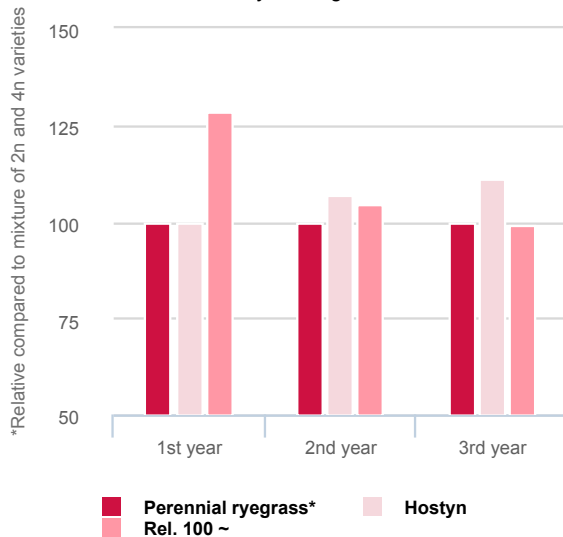

Yield and Quality

The yield of HOSTYN is high with relatively high sugar contents and good digestibility of organic matter.

HOSTYN is ideal for silage as pure crop or - even better - in mixtures with other grasses like perennial ryegrass, tall fescue types of festulolium and red clover. In such mixtures, HOSTYN delivers early spring growth, high forage yield and persistency, combined with very good feeding value.

HOSTYN has shown good resistance to rust, Dreschlera leaf spot and mildew.

Rel. yield NEL20, crop units/ha

Source: National Variety Testing, Denmark 2010-12.

Rel. yield NEL20, MJ/kg drymatter

Source: National Variety Testing, Denmark 2010-12