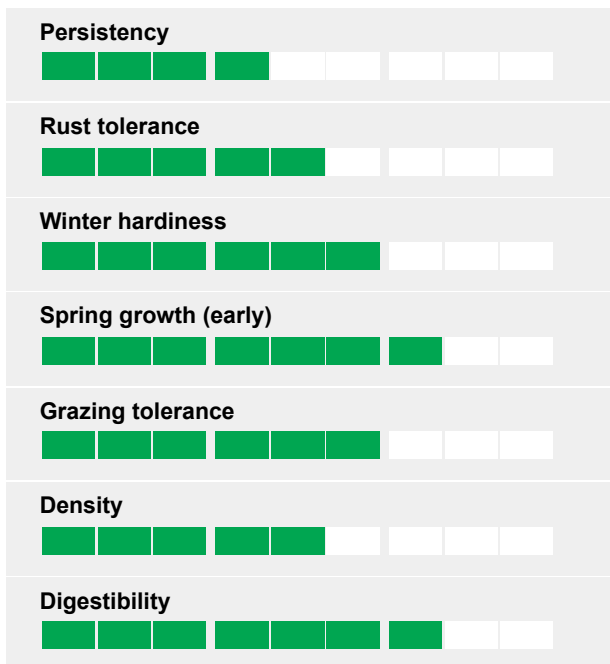

Festulolium

Top yield with high feeding value - Ryegrass type of festulolium

- Top performance in mixtures for cutting
- Early spring growth, intermediate flowering
- Good persistency
- High feeding value

Ratings

The better of two worlds

HOSTYN is a ryegrass type of festulolium - based on a crossing between italian ryegrass and meadow fescue. This results in a combination of high yield and good persistency.

Yield and Quality

The yield of HOSTYN is high with relatively high sugar contents and good digestibility of organic matter.

HOSTYN is ideal for silage as pure crop or - even better - in mixtures with other grasses like perennial ryegrass, tall fescue types of festulolium and red clover. In such mixtures, HOSTYN delivers early spring growth, high forage yield and persistency, combined with very good feeding value.