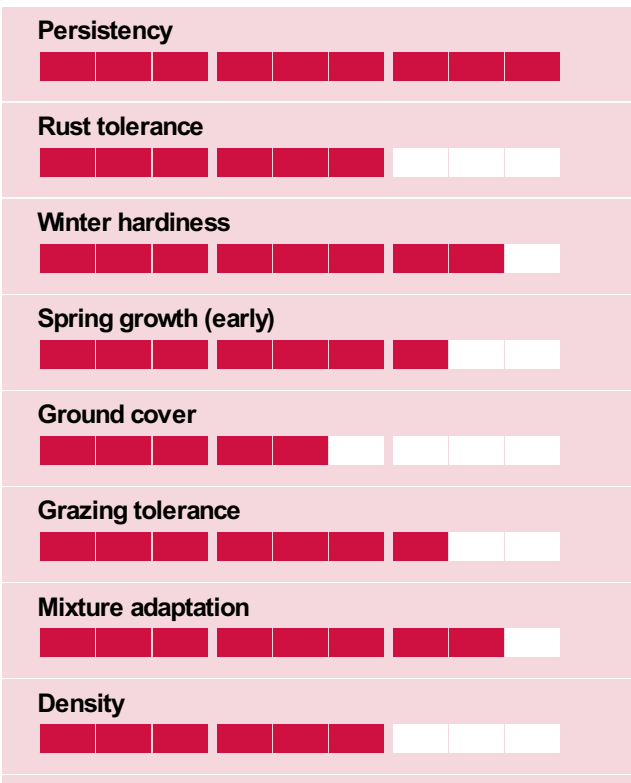

MAHULENA

Festulolium

Festulolium

Robust, high yielding and persistent

- Tall fescue type with early heading
- Very high yield capacity
- Very persistent
- Robust

Ratings

Mahulena

Mahulena is a festulolium dressed like a tall fescue. A top-yielding variety combined with excellent persistency, but better feeding quality.

Genome

As part of the genome is originating from Lolium, it has improved forage quality compared to pure tall fescue.

Stems in regrowth / aftermath heading

The almost total absence of stems in regrowth, is another parameter favorable for forage/feeding quality (see chart).

Robust

Mahulena is more robust than most other varieties used on grassland.

Withstands drought and water logging

Whether it is water logged soils in the winter or strong summer drought, Mahulena withstands both!