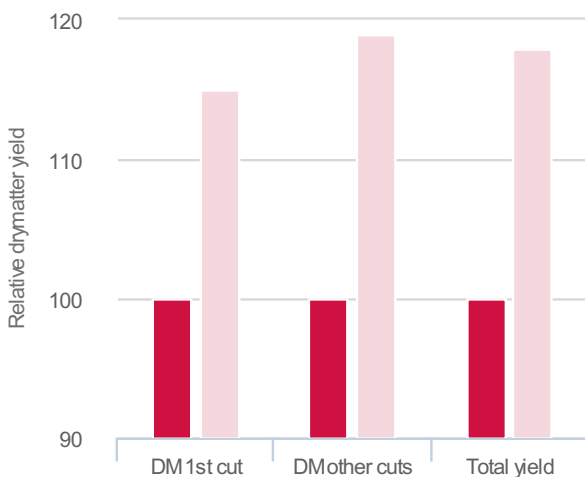

Genome

As part of the genome is originating from Lolium, it has improved forage quality compared to pure tall fescue.

Stems in regrowth / aftermath heading

The almost total absence of stems in regrowth, is another parameter favorable for forage/feeding quality (see chart).

Robust

Mahulena is more robust than most other varieties used on grassland.

Withstands drought and water logging

Whether it is water logged soils in the winter or strong summer drought, Mahulena withstands both!

Top yields

Source: BSA (Germany)

Density & weed competition

Source: BSA (Germany)