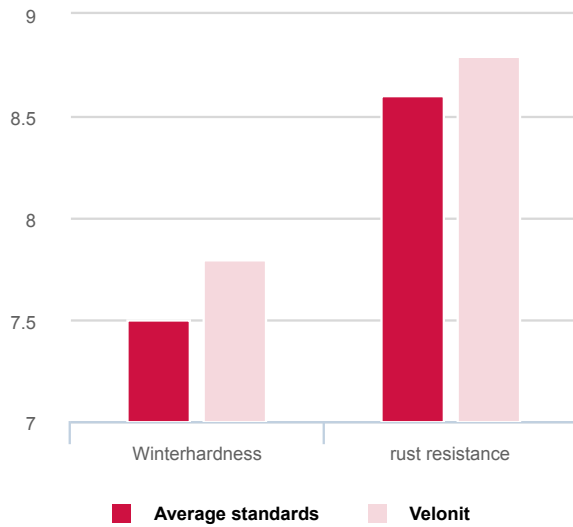

**Perennial ryegrass**

Early spring growth with excellent rust resistance

- Top yielding in the first cut
- Very good rust resistance
- Good yield throughout the season

**Early spring start and high first cut**

VELONIT has an early spring development, which results in the highest yield for the 1st cut on the recommended list in The Netherlands. Through the year, VELONIT has a good yield and perfect winter hardiness.

**Excellent disease resistance**

VELONIT has a significantly better rust resistance than averages.

**Performance in the Netherlands**

*Recommended List of Varieties 2019 (NL)*

**Yield in the Netherlands**