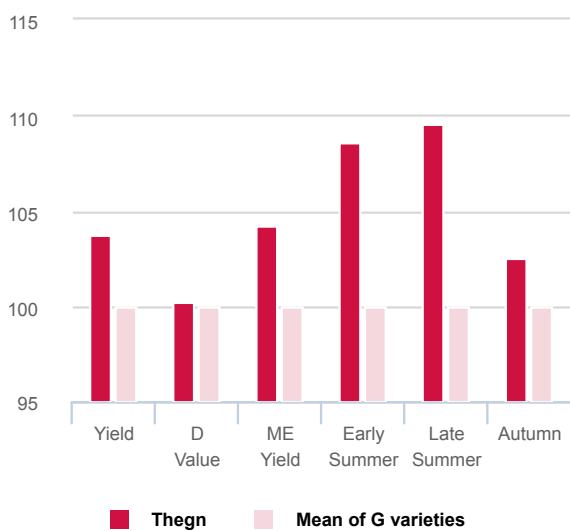

**Perennial ryegrass**

Excellent late season yields

Excellent yields especially in the summer and autumn

Excellent resistance to crown rust

Winter Hardy

**Lateness: Late**

**THEGN for Grazing**

Excellent total annual yield under simulated grazing with excellent summer and autumn growth.

**THEGN for Conservation**

Excellent first conservation cut D value in the first harvest year, with excellent third and fourth cut yields.

**Agronomic characteristics**

Good ground cover under both conservation and simulated grazing management.

Good winter hardiness.

Very good resistance to crown rust and good resistance to mildew.

**Grazing Performance**

*Recommended Grass and Clover Lists for England and Wales 2018/19*

**Dutch Official Trials**