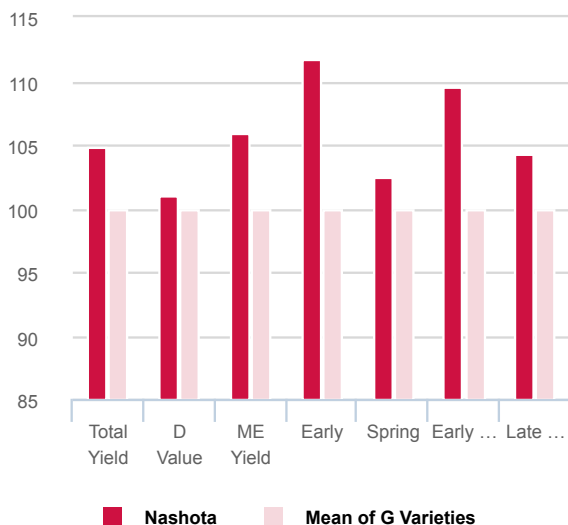

Perennial ryegrass

The superb allrounder

- Yield
- High Energy
- Crown Rust Resistance
- Persistence

Ratings

Lateness: Late

NASHOTA for Grazing

Excellent total annual yield under simulated grazing, with excellent growth for early grazing as well as in spring and early summer.

NASHOTA for Conservation

Excellent total annual yields under conservation management, with excellent first and fourth cut yields, and good second and third cut yields.

Agronomic characteristics

Excellent ground cover under grazing management, with good ground cover under conservation management.

Excellent resistance to crown rust.

Grazing Performance

Recommended Grass and Clover Lists for England and Wales 2018/19

Cutting Performance

Recommended Grass and Clover Lists for England and Wales 2018/19