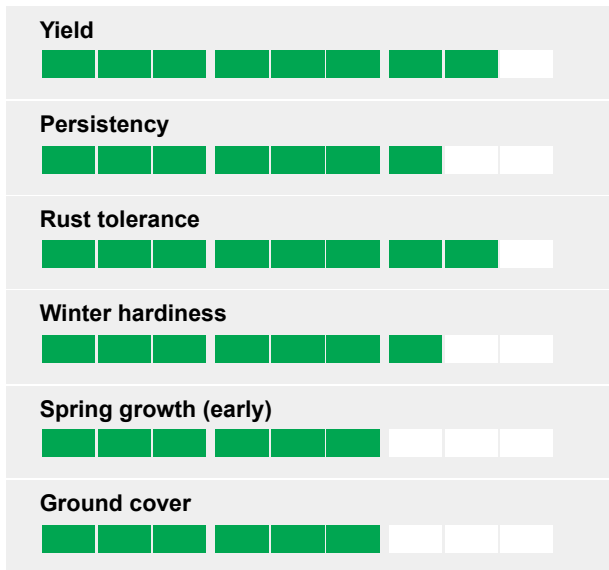

Perennial ryegrass

The superb allrounder

- Yield
- High Energy
- Crown Rust Resistance
- Persistence

Ratings

Lateness: Late

NASHOTA for Grazing

Excellent total annual yield under simulated grazing, with excellent growth for early grazing as well as in spring and early summer.

NASHOTA for Conservation

Excellent total annual yields under conservation management, with excellent first and fourth cut yields, and good second and third cut yields.

Agronomic characteristics

Excellent ground cover under grazing management, with good ground cover under conservation management.

Excellent resistance to crown rust.

Grazing Performance

Recommended Grass and Clover Lists for England and Wales 2018/19

Cutting Performance

Recommended Grass and Clover Lists for England and Wales 2018/19