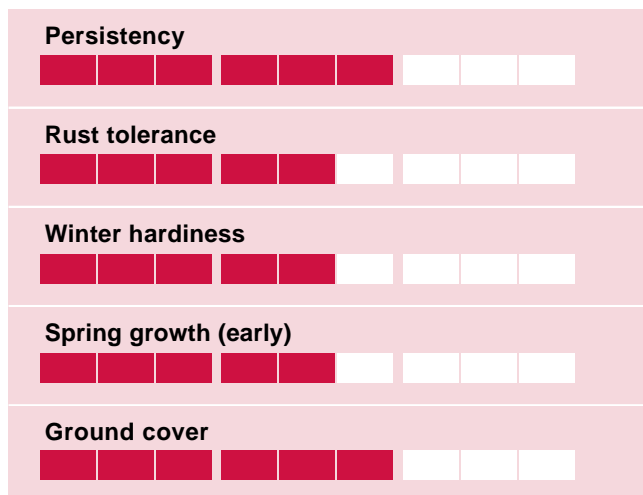

# GLENCAR

*Lolium perenne*

## Perennial ryegrass

For Outstanding Yields Throughout the Year

- Exceptional early spring yield
- Unbeatable yield under conservation
- Massive first cut yield
- Huge total output

### Ratings

### The Variety for Early Spring Yield

GLENCAR offers very high yield of early spring growth material for a late tetraploid. To prove the varieties adaptability, a first cut yield of 139% of controls was recorded in DARD trials in Ireland, exceptional performance by any standards.