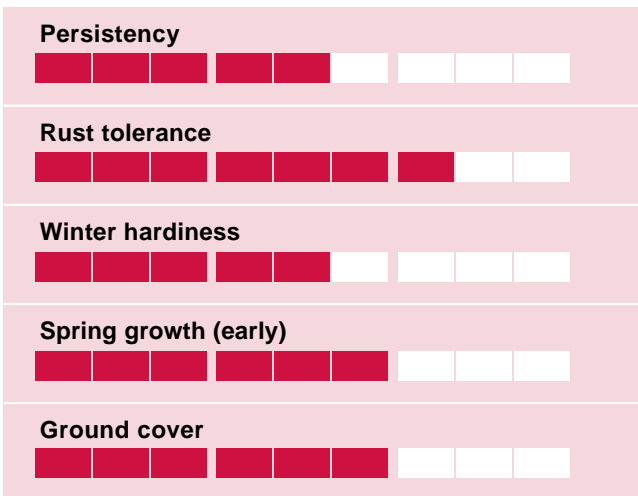

BESSER

Lolium perenne

Perennial ryegrass

Besser = superior yield and quality!

- Unbeatable yield performance
- First rate disease resistance
- Enormous spring growth
- Improves over the years

Ratings

Besser = superior

Unbeatable yield performance means superior in this character in the Benelux trials for BESSER. If you look at the headlines of this variety, the question arises what else do you need from a Perennial Ryegrass variety?

It has all you need for a high performing top quality to implement in a pasture to feed highly performing animals.

Prime spring growth together with a top yield even improving over the years. Together with the first rate rust resistance you are also ensured that you have high quality feed all year round.