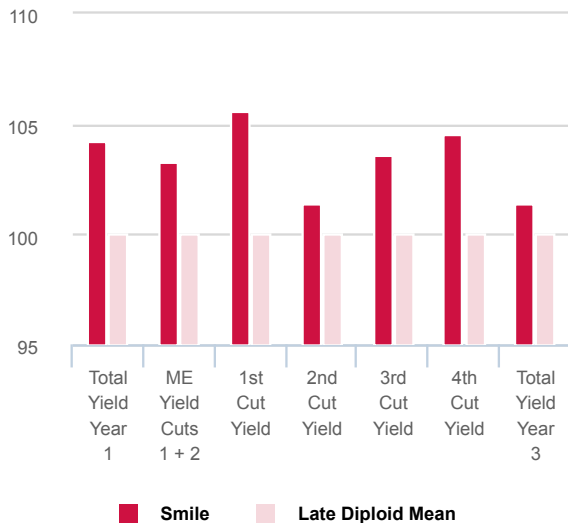

Perennial ryegrass
Excellent yield of dry matter and energy

Diploid. Lateness: Late

SMILE for Cutting

Excellent yields of dry matter and energy for conservation especially at the first cut.

SMILE for Grazing

Excellent total annual yield under simulated grazing with excellent summer and autumn growth.

Agronomic characteristics

Good ground cover under both conservation and simulated grazing management.

Good winter hardiness.

Ratings

Cutting Performance

Recommended Grass and Clover Lists for England and Wales 2018/19

Grazing Performance

Recommended Grass and Clover Lists for England and Wales 2018/19