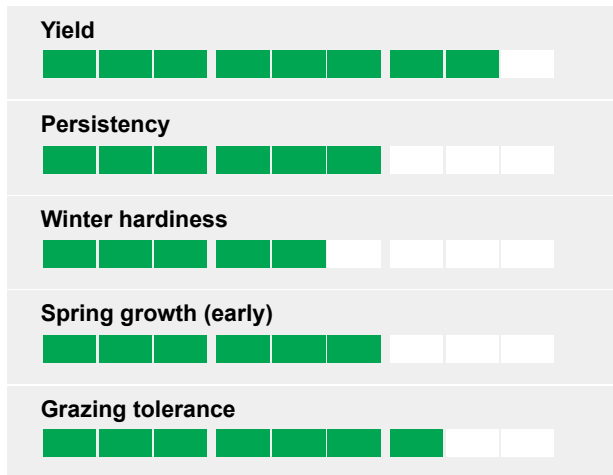

Perennial ryegrass
Excellent yield of dry matter and energy

Diploid. Lateness: Late

SMILE for Cutting

Excellent yields of dry matter and energy for conservation especially at the first cut.

SMILE for Grazing

Excellent total annual yield under simulated grazing with excellent summer and autumn growth.

Agronomic characteristics

Good ground cover under both conservation and simulated grazing management.

Good winter hardiness.

Ratings

Cutting Performance

Grazing Performance