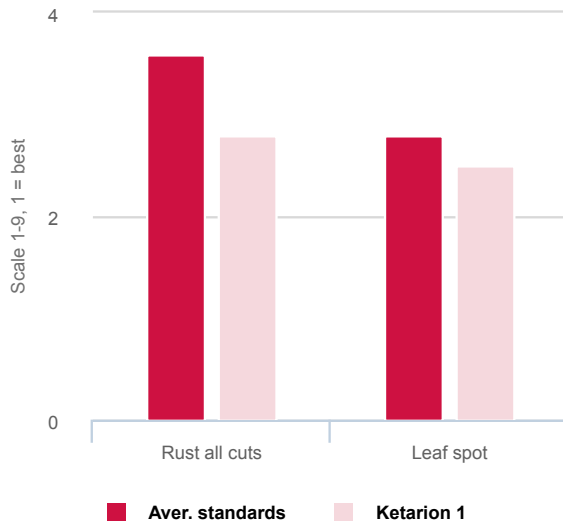

Perennial ryegrass

All that a Perennial Ryegrass needs...

- Diploid and late heading
- Persistent
- Dense sward
- Excellent rust tolerance

Ratings

Combines rust resistance and high yield

KETARION 1 is a late diploid with high first cut and a high tolerance to rust. The charts below confirm the high level of disease tolerance, dense sward and good cold resistance.

Late heading but still high yielding

The combination of a total high dry matter yield, with a particular very high yield of the first cut and excellent rust resistance, KETARION 1 is the basic for optimal forage supply in quality and quantity.

Very high tolerance to rusts

Source: BSA, National Variety Testing, Germany.

Weed invasion, Ground cover and Frost damage

Source: BSA, National Variety Testing, Germany.