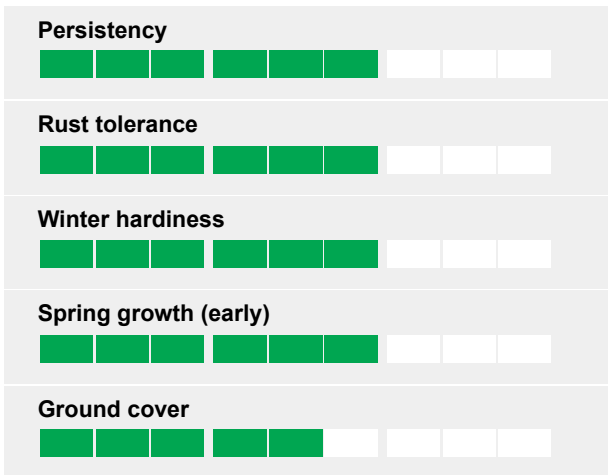

Perennial ryegrass

All that a Perennial Ryegrass needs...

- Diploid and late heading
- Persistent
- Dense sward
- Excellent rust tolerance

Ratings

Combines rust resistance and high yield

KETARION 1 is a late diploid with high first cut and a high tolerance to rust. The charts below confirm the high level of disease tolerance, dense sward and good cold resistance.

Late heading but still high yielding

The combination of a total high dry matter yield, with a particular very high yield of the first cut and excellent rust resistance, KETARION 1 is the basic for optimal forage supply in quality and quantity.

Very high tolerance to rusts

Source: BSA, National Variety Testing, Germany.

Weed invasion, Ground cover and Frost damage

Source: BSA, National Variety Testing, Germany.