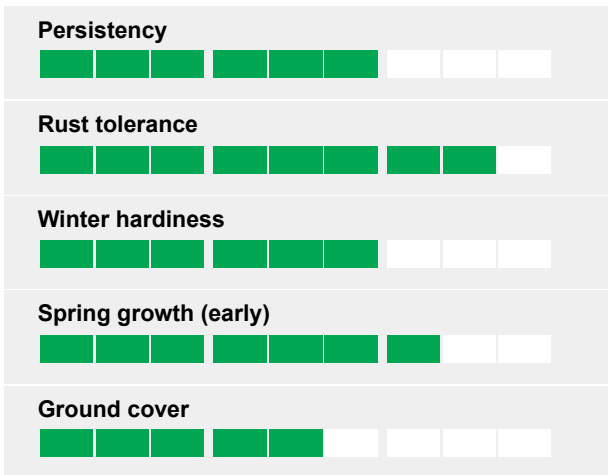

### Perennial ryegrass

Healthy and High Yield Potential!

- Early to intermediate heading
- Very rust resistant
- Equal, even yield distribution
- Very good performance

### Ratings

### Vigorous as no other Variety

The rust resistance is outstanding. When other varieties suffer from rust attacks, INDIANA still looks healthy in french trials. This is also proved by very good scores in official trials in Germany.

### Yield Guarantor

INDIANA starts early in the spring with a high green mass production and keeps this potential over the whole growing season - a DM – yield of rel. 112 is recorded. Further cuts are also high. This means INDIANA reaches yields far above standards.