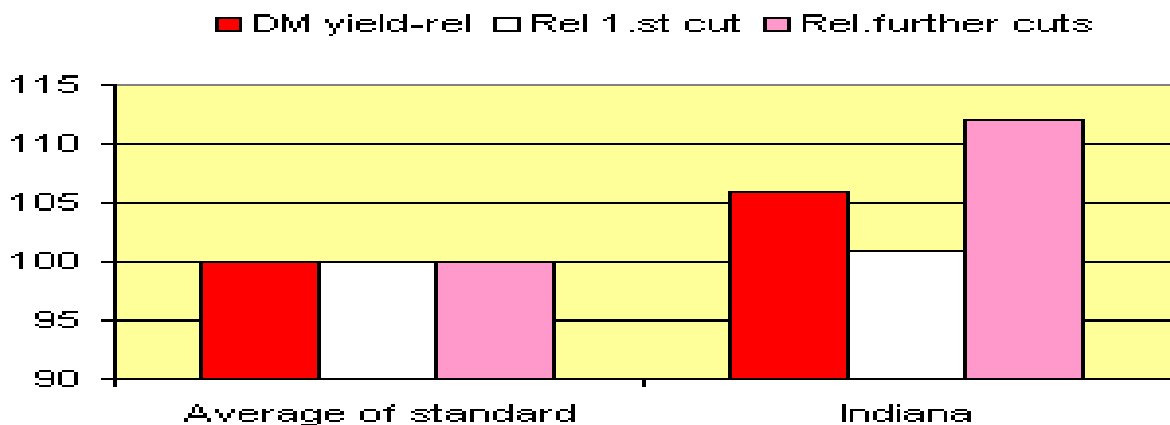

Stronga yield:

Source: WP BSA *=Bardona, Citadel, Fennema, Gladio.