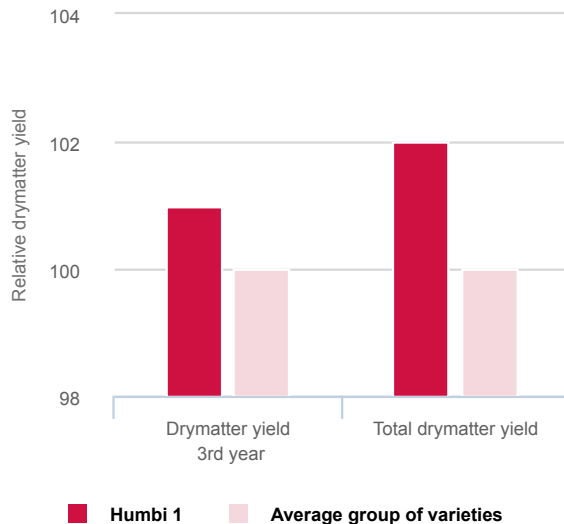

Yield

Source: Belgian National Variety Catalogue 2010