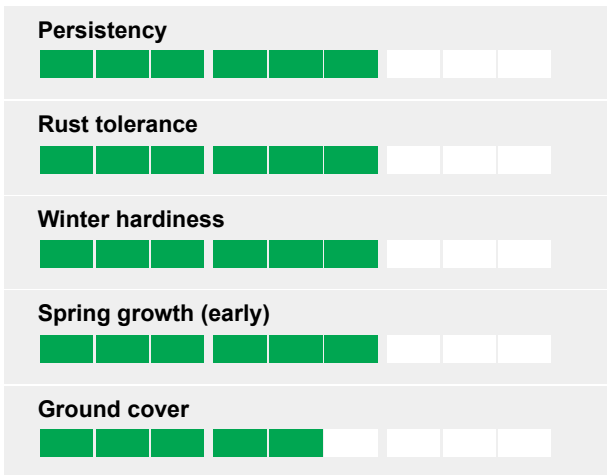

Perennial ryegrass

Integral high quality and mass!

- A very good package
- Good disease resistance
- Moderate spring growth
- Good yield performance

Ratings

HUMBI 1 = high quality in a box solution

The big advantage of this variety is the all in one solution. On one hand it has good resistance against rust. It is persistent and equipped with good further interior quality as feeding quality.

On the other hand it yields distinctively better than average. This means that even if you try, you will not find any weak point in this variety. In other words, if you sum up all the good characters, HUMBI 1 is the variety to choose if an all-round player in a mixture is needed.