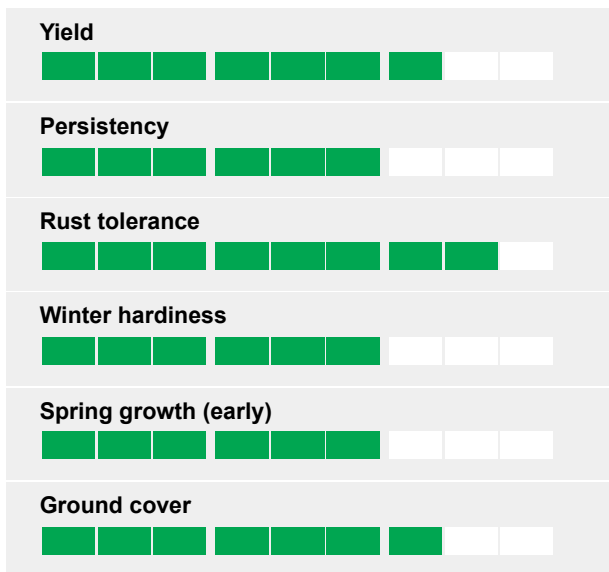

Perennial ryegrass

High yield combined with a high digestibility. Diploid with few stems in regrowth.

- Few stems in regrowth
- High yield in all cuts
- High rust resistance
- A high groundcover

Ratings

EVOCATIVE gives a high quality combined with high yield.

The big advantage of this variety is the high yield combined with a high digestibility. Adding on the few stems in the regrowth EVOCATIVE is easy to graze.

For at late variety EVOCATIVE will give a high yield above average not only in the first cut, but also in second and third cut. EVOCATIVE has a great rust resistance and a high groundcover.

The yield is distinctively above average ryegrass. This means that it is a reliable variety that gives you not only a high yield but also a very high feeding quality. Due to the described good agronomic quality, EVOCATIVE can be used both for cutting as well as for grazing, where the high rust resistance and groundcover are beneficial.