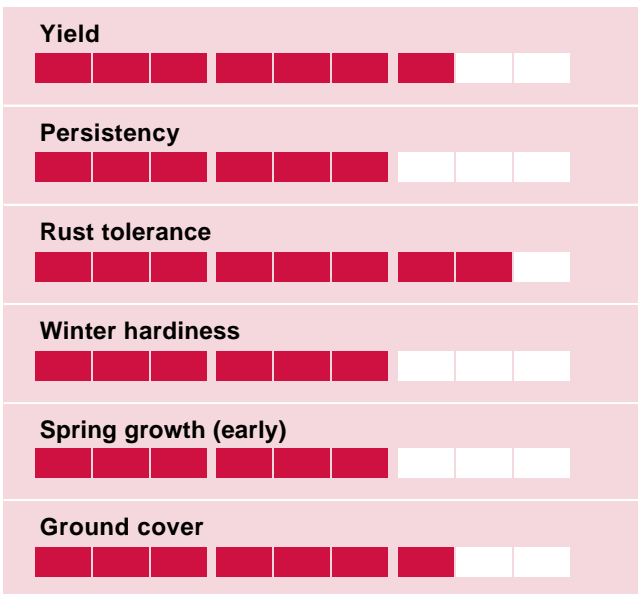

EVOCATIVE

Lolium perenne

Perennial ryegrass

High yield combined with a high digestibility. Diploid with few stems in regrowth.

- Few stems in regrowth
- High yield in all cuts
- High rust resistance
- A high groundcover

Ratings

EVOCATIVE gives a high quality combined with high yield.

The big advantage of this variety is the high yield combined with a high digestibility. Adding on the few stems in the regrowth EVOCATIVE is easy to graze.

For at late variety EVOCATIVE will give a high yield above average not only in the first cut, but also in second and third cut. EVOCATIVE has a great rust resistance and a high groundcover.

The yield is distinctively above average ryegrass. This means that it is a reliable variety that gives you not only a high yield but also a very high feeding quality. Due to the described good agronomic quality, EVOCATIVE can be used both for cutting as well as for grazing, where the high rust resistance and groundcover are beneficial.

With EVOCATIVE you are very flexible in how the field is utilized!

Yield when used for cutting or grazing

Source: Recommended list of grasses and clover for Scotland
2018-2019.

Relative to check varieties