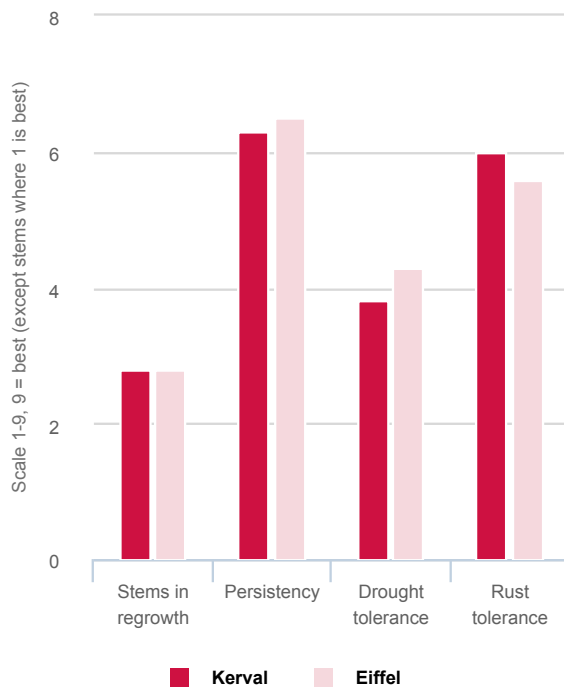

**Perennial ryegrass**

Excellent growth in summer/autumn

- High production in late season
- Low aftermath heading
- Late heading diploid
- Good persistency

**Ratings**

**Summer & Autumn growth improvement**

The weak point of perennial ryegrass is the low production in the summer. EIFFEL is an improvement showing higher drymatter yield in summer/autumn.

**Excellent choice for grazing**

With high drymatter production, growth through all seasons and very few stems in the regrowth, EIFFEL is an excellent variety for grazing.

**Late heading**

EIFFEL is a late heading very persistent variety.

**Characteristics**

Source: Official Trials France

**Drymatter yield**

Source: Official Trials France