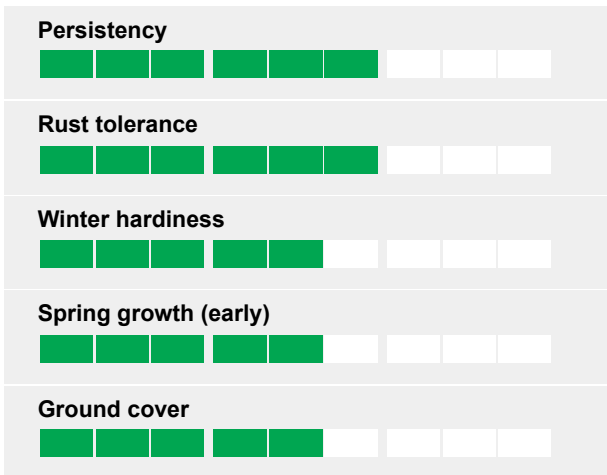

**Perennial ryegrass**

Excellent growth in summer/autumn

- High production in late season
- Low aftermath heading
- Late heading diploid
- Good persistency

**Ratings**

**Summer & Autumn growth improvement**

The weak point of perennial ryegrass is the low production in the summer. EIFFEL is an improvement showing higher drymatter yield in summer/autumn.

**Excellent choice for grazing**

With high drymatter production, growth through all seasons and very few stems in the regrowth, EIFFEL is an excellent variety for grazing.