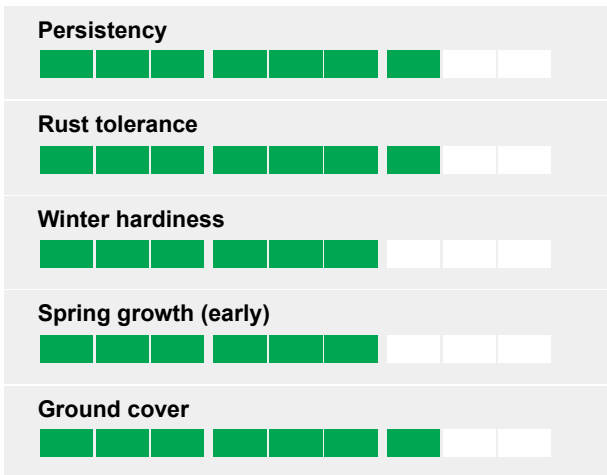

Perennial ryegrass

Top diploid variety with high yield

- Top yield under cutting and grazing
- Good disease resistance
- Excellent ground cover
- High persistence

Ratings

Boyne

Intermediate, diploid top variety with very homogenous yield ratings over the season, showing that Boyne has an evenly distributed and quite stable high yield throughout the year.

Evidence for high persistency is shown by the remarkable fact that yield increased over the three testing years in Germany from 104-107-112 relative to controls.

Resistance

Together with its high yield, Boyne also shows fine rust resistance, making you able to harvest high feeding quality summer cuts as well.