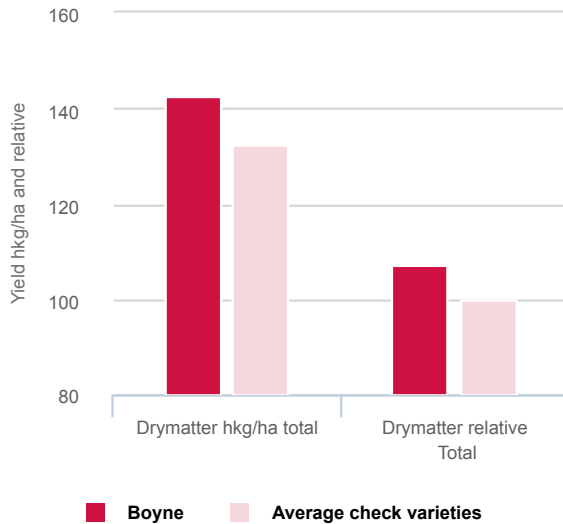

Very good DM yield of Boyne

Source: BSA (Germany)