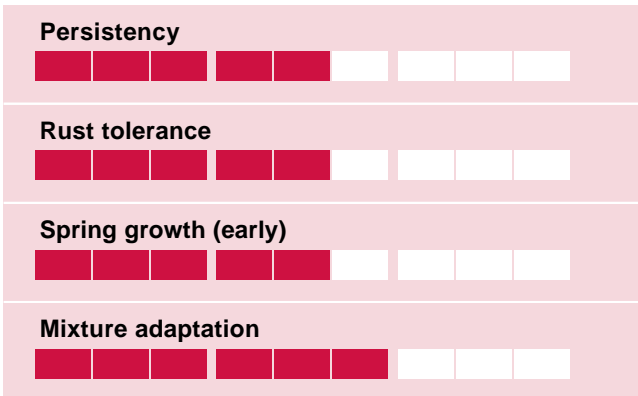

TURGO

Lolium multiflorum

Italian ryegrass

Tetraploid and very productive

- High yielding tetraploid
- Intermediate heading date
- Fast regrowth after cut
- Good as catch crop

Ratings

Growth characteristics

TURGO establishes well and is a high yielding tetraploid Italian ryegrass. Especially the 1. cut yield is excellent and TURGO has a very rapid regrowth after cutting.

Results from Finnish and Danish trials show the high level of TURGO when it comes to fast development and high drymatter yield. .

The forage quality in terms of digestibility and sugar content is good, and TURGO thrives very well on most types of soil.

Due to the fast growth, TURGO also does well for intercropping/catch crop.

Dry matter production

Source: Results from Danish trials