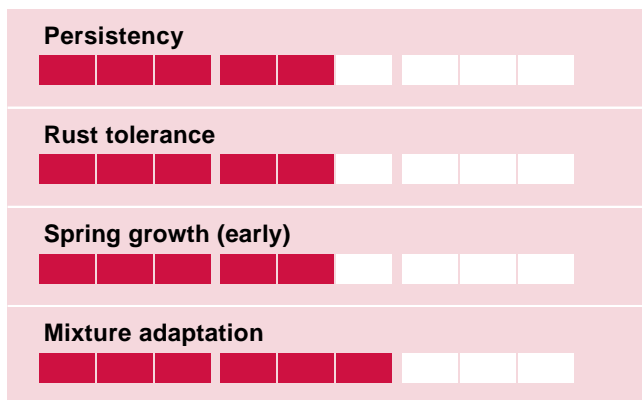

# SIKEM

*Lolium multiflorum*

## Italian ryegrass

Well Proved and Well Known

- Growth starts very early in spring
- Good standing ability
- Good disease resistance
- Good winterhardiness

### Ratings

### Earliness

SIKEM has a medium heading date, however, growth starts very early in spring and maximizes the opportunity for a high forage quality from the first cut.