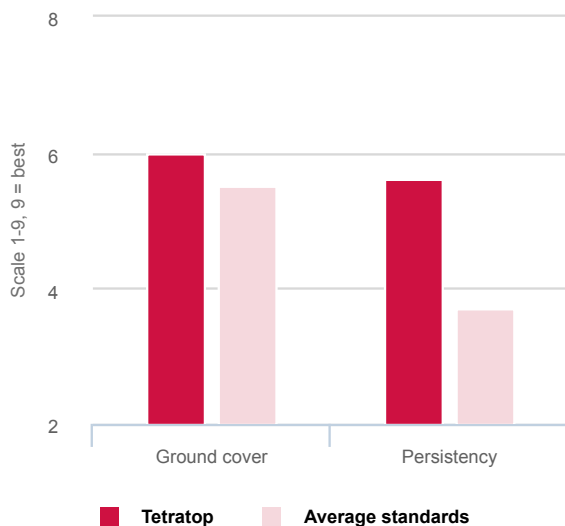

Very persistent with good ground cover

Source: BSA, Germany