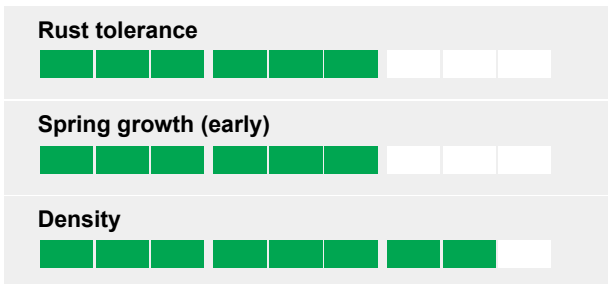

## Hybrid ryegrass

Perennial type hybrid

- Intermediate heading with the very best persistency
- Dense sward
- Good winter hardiness
- Very good snow mold resistance

### Ratings

### Perennial means persistent

TETRATOP is one of the few true perennial type hybrid ryegrasses available. The variety is characterised by a very good persistency - the optimal choice for combined yield and duration.

### Forage quality

Compared to Italian type hybrid ryegrasses, TETRATOP maintains higher forage quality throughout the season due to less aftermath heading.