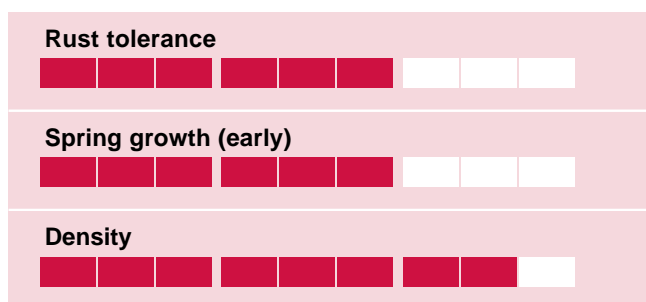

# STORM

*Lolium x boucheanum*

## Hybrid ryegrass Power to Perform

- Very high yields in spring
- Intermediate heading, highest flexibility
- Grazing tolerant
- Excellent quality

### Ratings