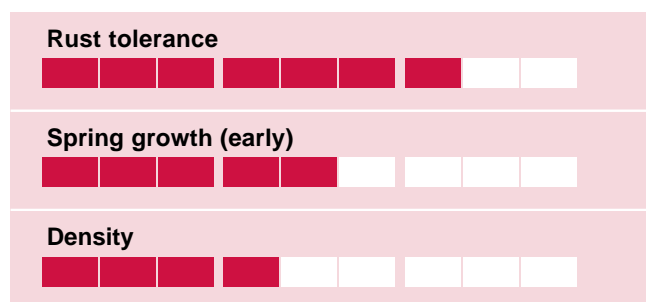

ALIGOTE

Lolium x boucheanum

Hybrid ryegrass

Superior Resistance to Rust and Improved Persistency

- Improved summer/autumn yields
- Improved flexibility
- Superior rust resistance
- Improved persistency

Ratings

Improved Summer/Autumn Yields

Lack of summer yields in grass is often the problem in milk production. The high yields in summer of ALIGOTE takes care of this problem. The high autumn yields secures a long season of production.

Improved Flexibility

Flexibility is measured as the number of days between 30 cm height of grass in the spring, and the heading date. A high number of days, as for ALIGOTE, gives a long period with high quality of the harvested grass.