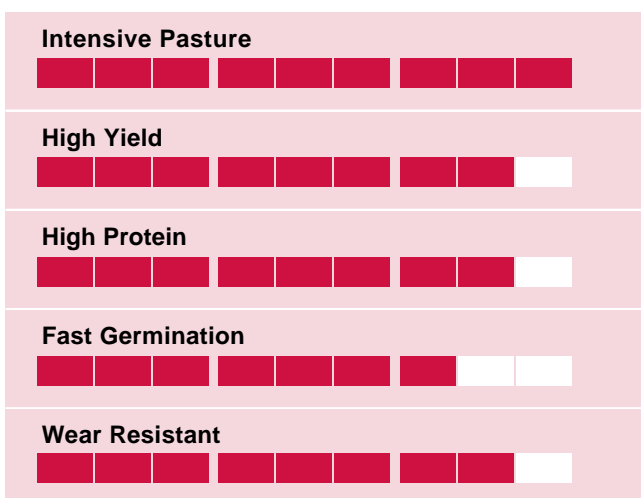

VERSAMAX ORIGINAL

ForageMax

VERSAMAX ORIGINAL

Multi functional Versamax

- All-round mixtures
- High productivity
- Climate-optimized versions

Ratings

VersaMax - Original

All-round mixtures with high productivity

VersaMax - Original is ideal for intensive pasture with excellent combination of high nutrition value and milk yield with high wear tolerance of sward.

Seeding rate, KG/HA: 25-30

Versamax Original

Duration: 3-6 years

Mixture Composition	
Perennial ryegrass intermediate tetraploid	50 %
Timothy	11 %
Festulolium type ryegrass	11 %
White clover small- & medium-large leaved	4 + 8 %
Smooth-stalked meadow-grass & red fescue	5 + 11 %