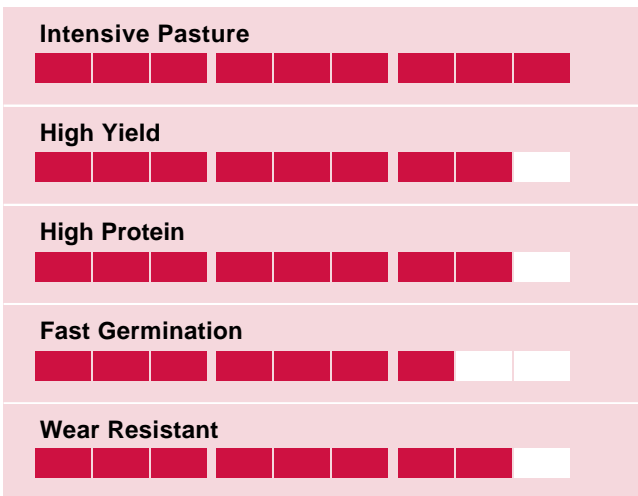

# VERSAMAX INTENSE

ForageMax

## VERSAMAX INTENSE

All-round mixtures with high productivity

- Versatile mixture
- High productivity
- Grazing, cutting and conservation
- 3-5 year cycle

### Ratings

### Versamax Intense

Duration: 3-6 years

Mixture Composition	
Festulolium type ryegrass	20 %
Perennial ryegrass intermediate tetraploid	25 %
Timothy	10 %
Meadow & red fescue	20 + 13 %
White clover small- , medium-large leaved	4 + 8 %