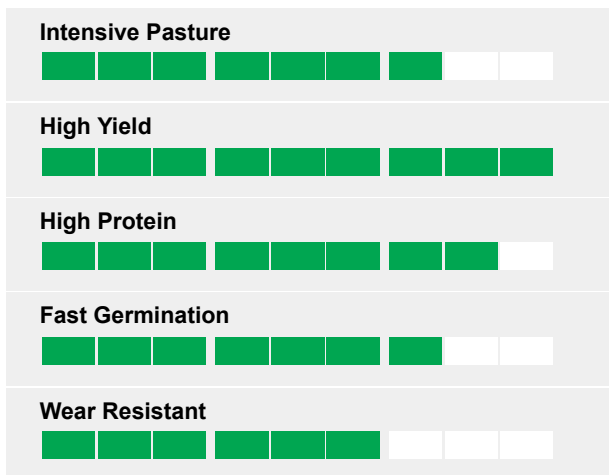

CUTMAX ORIGINAL

Very high and stable yield

- Very high yield
- Very stable
- 2-4 storage cuts
- Suitable for temperate and warm climates

Ratings

CutMax - Original - Very high and stable yield

CutMax - Original is ideal for 2-4 silage cuts per year in a rotational system with renewal every 3-6 years. It is a high yielding mixture providing not only good quality but also well balanced grass sward composition over the season

The mixture contains cocksfoot, which ensures a very high and stable yield also under more dry conditions. Thus, CutMax - Original is suitable for cold and temperate regions as well as hot and dry areas.

Seeding rate, KG/HA: 25-30

CutMax Original

Duration: 2-4 years

Mixture Composition	
Red clover	15 %
Festulolium type ryegrass	20 %
Perennial ryegrass intermediate tetraploid	25 %
Cocksfoot	20 %
Timothy and tall fescue	10 + 10 %