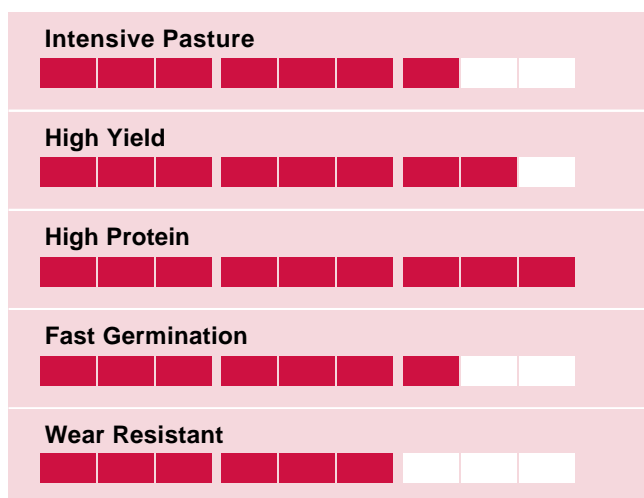

CUTMAX DIGEST

ForageMax

CUTMAX DIGEST

Yield and quality in one

- Yield and quality in one
- Highest possible milk production
- 2-4 silage cuts
- For temperate and warm climates

Ratings

CutMax - Digest - Yield and quality in one

With festulolium

CutMax - Digest is composed with festulolium, which has a very high digestibility and increased sugar content - this mixture provides the highest quality. FEstulolium and tall fescue increase persistency and drought resistance of the sward during the season as well as over longer terms.

CutMax - Digest secures the highest intake and milk production. It is ideal for 2-4 silage cuts per year in a rotational system with renewal every 3-6 years.

CutMax - Digest is suitable for cold and temperate regions as well as hot and dry areas.

Seeding rate, KG/HA: 25-30

CutMax Digest

Duration: 2-4 years

Mixture Composition	
Red clover	15 %
Festulolium type ryegrass	25 %
Tall fescue	25 %
Perennial ryegrass intermediate tetraploid	20 %
Timothy	15 %