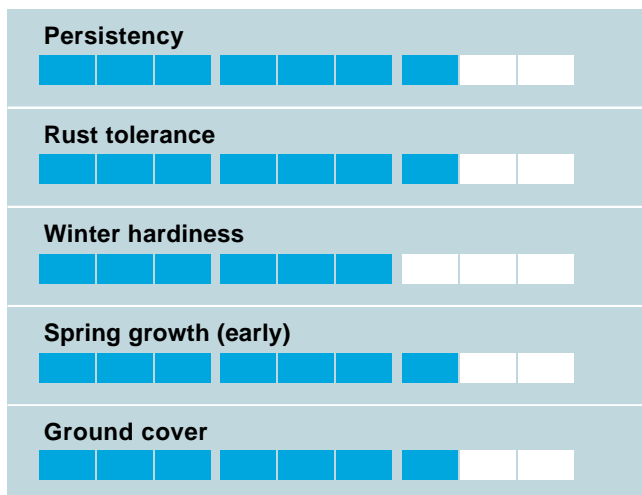

# DIWAN

*Lolium perenne*

## Perennial ryegrass

Large spring window with top yield

- Top yielding through the season
- Very large spring window
- Excellent rust resistance
- Very high 1st cut

### Ratings

### Early spring start and intermediate heading

The spring window is so large (57 days) that DIWAN seriously competes with semi-late heading varieties. The aftermath heading is very reduced, qualifying DIWAN for grazing purposes.