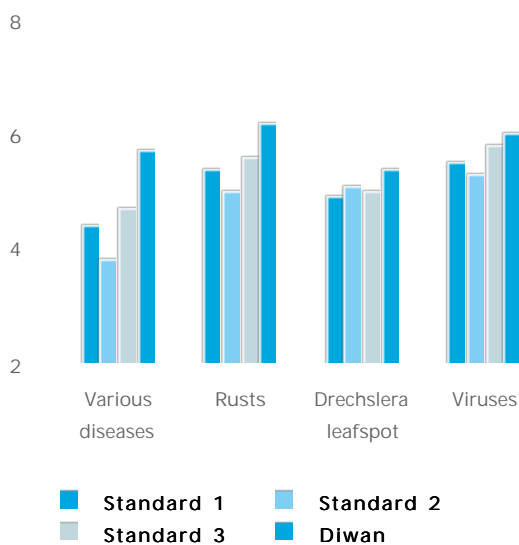

Disease resistance

Source: GEVES plaquette fourragères 2011 (France)