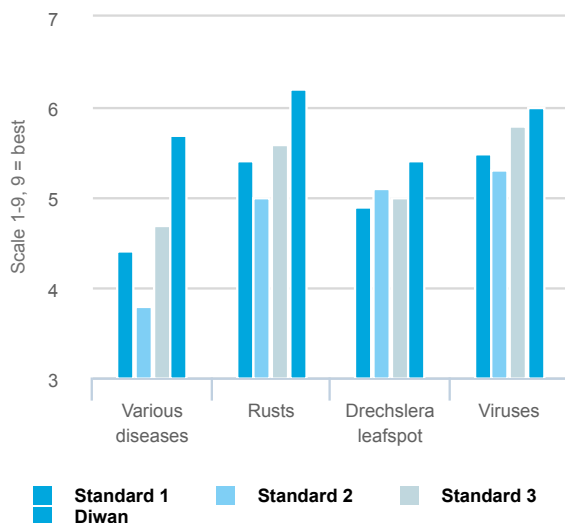

Disease resistance

Source: GEVES plaquette fourragères 2011 (France)