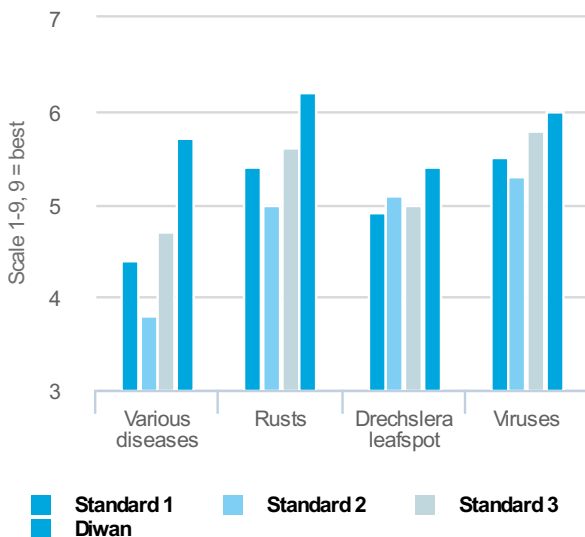

The spring window is so large (57 days) that DIWAN seriously competes with semi-late heading varieties. The aftermath heading is very reduced, qualifying DIWAN for grazing purposes.

Excellent disease resistance

DIWAN proved significantly better rust resistance than the tree standards. But also better resistance to:

- Leaf spot
- Viruses
- Various diseases

Dry matter yield

Right from the 1st cut DIWAN shows better dry matter yield than the standards, with a total of +6% for the three-year trial period.

Disease resistance

Source: GEVES plaquette fourragères 2011 (France)

DM yield. % of average of 3 standards

Source: GEVES plaquette fourragères 2011 (France)