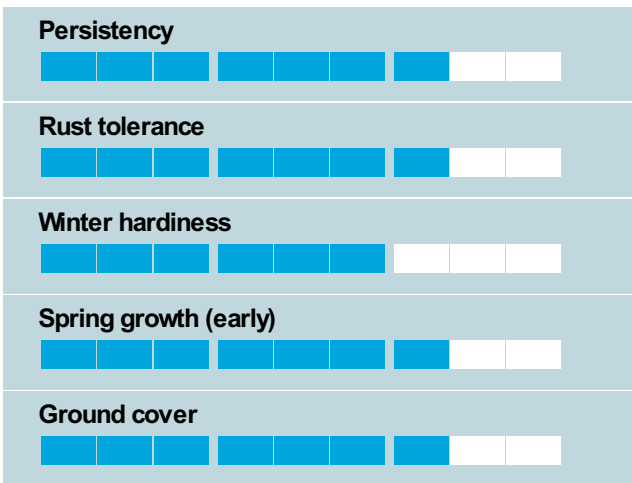

DIWAN

Lolium perenne

Perennial ryegrass

Large spring window with top yield

- Top yielding through the season
- Very large spring window
- Excellent rust resistance
- Very high 1st cut

Ratings

Early spring start and intermediate heading

The spring window is so large (57 days) that DIWAN seriously competes with semi-late heading varieties. The aftermath heading is very reduced, qualifying DIWAN for grazing purposes.

Excellent disease resistance

DIWAN proved significantly better rust resistance than the tree standards. But also better resistance to:

- Leaf spot
- Viruses
- Various diseases

Dry matter yield

Right from the 1st cut DIWAN shows better dry matter yield than the standards, with a total of +6% for the three-year trial period.