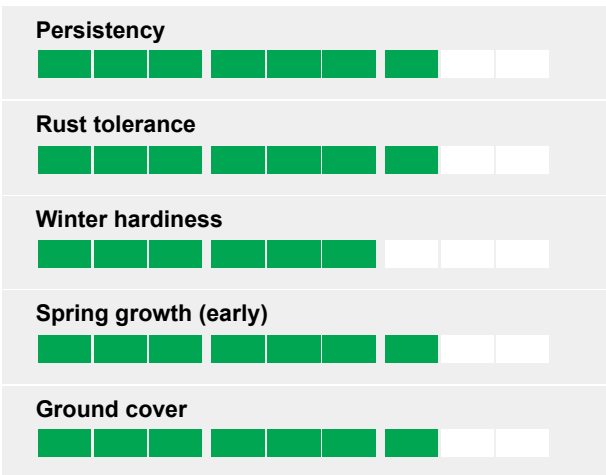

### Perennial ryegrass

Large spring window with top yield

- Top yielding through the season
- Very large spring window
- Excellent rust resistance
- Very high 1st cut

### Ratings

### Early spring start and intermediate heading

The spring window is so large (57 days) that DIWAN seriously competes with semi-late heading varieties. The aftermath heading is very reduced, qualifying DIWAN for grazing purposes.