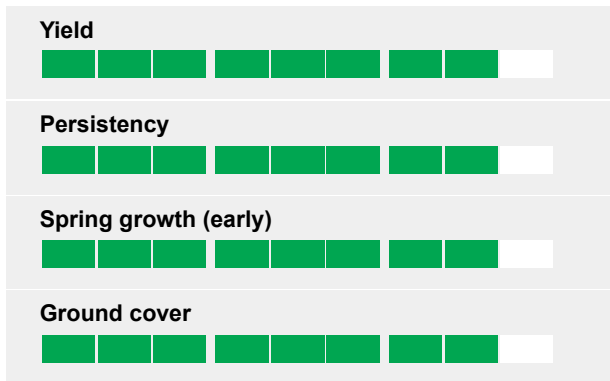

Perennial ryegrass

Tetraploid - Early - intermediate heading suited for cutting and grazing

- Early to intermediate heading
- Suitable for grazing as well as cutting
- Tetraploid (4n)
- High production of dry matter

Ratings

Suitable for grazing and cutting

High yields under both management for grazing or cutting, adding flexibility to mixtures.

Carraig is tetraploid with excellent palatability.

Ear emergence

Carraig is rather early heading, but classified as intermediate in The Republic of Ireland.